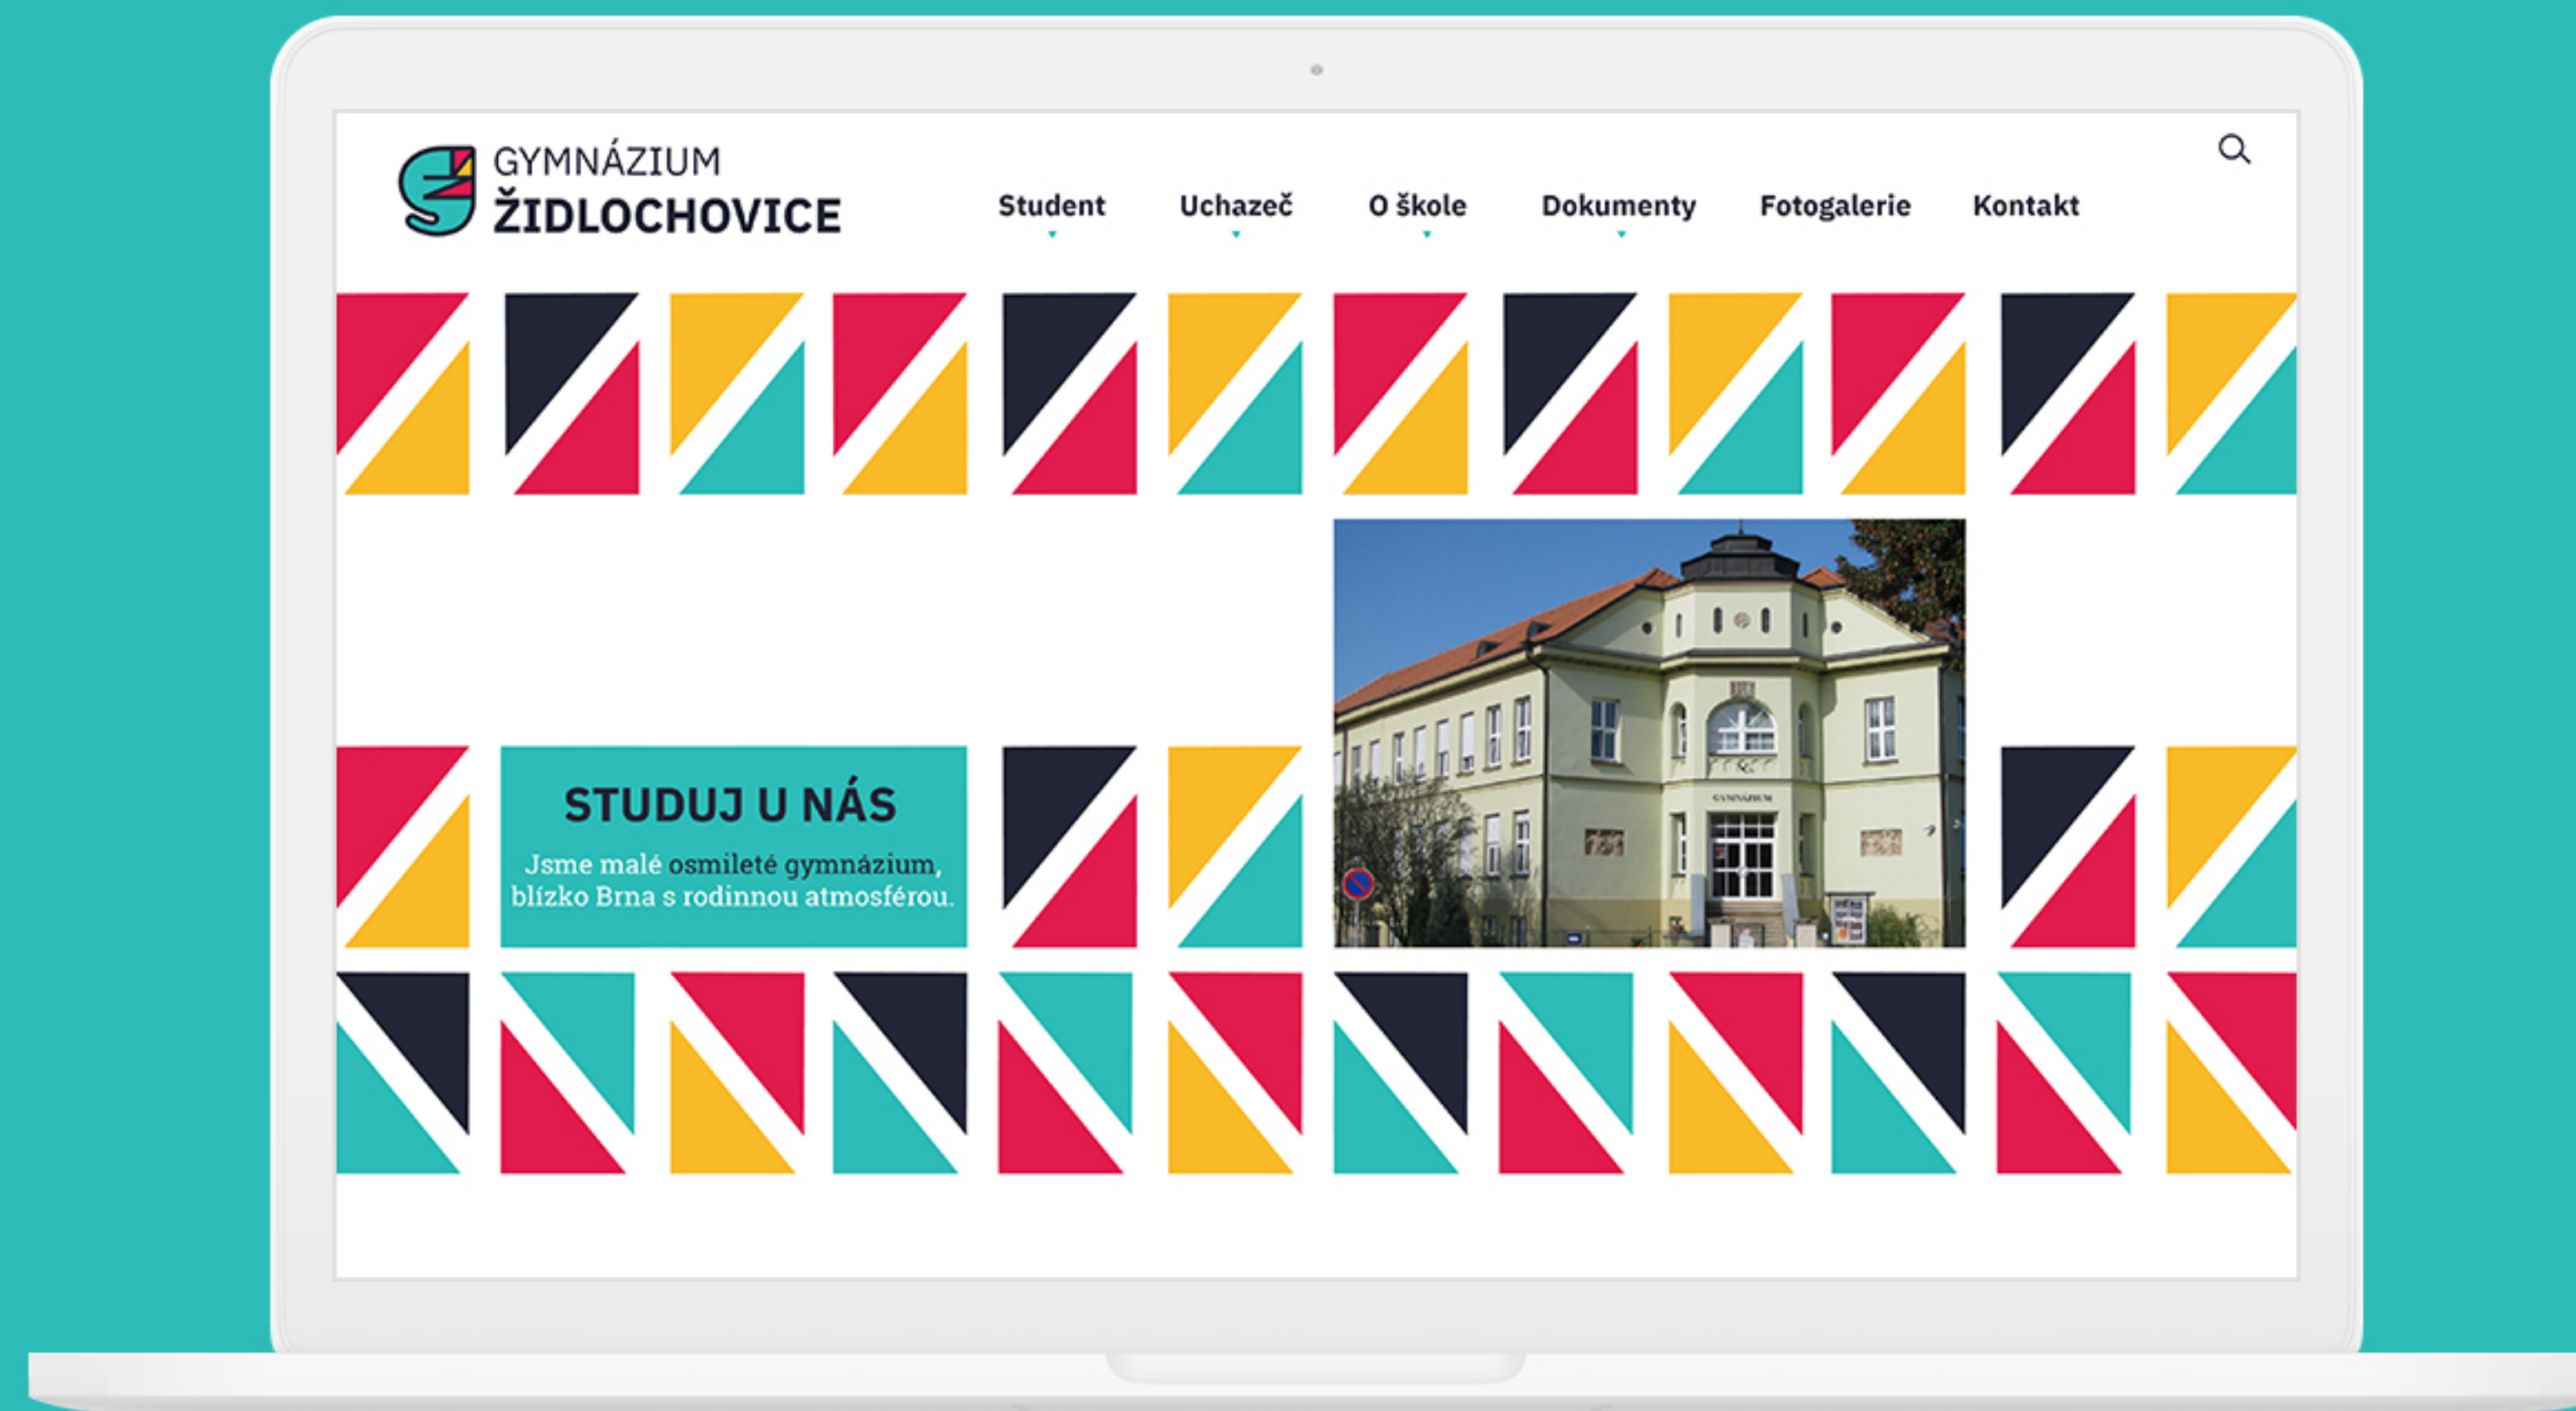

High school visual identity

Kristýna Bartoníková

Logo

Construction

Colors

2DBC7

222636

E21B4E

F9BB28

Logo

Logo

Promotional items

Pattern

Web

<https://invis.io/QRRRMFS8ABC>

<https://projects.invisionapp.com/share/U3RSXLNKFSQ>