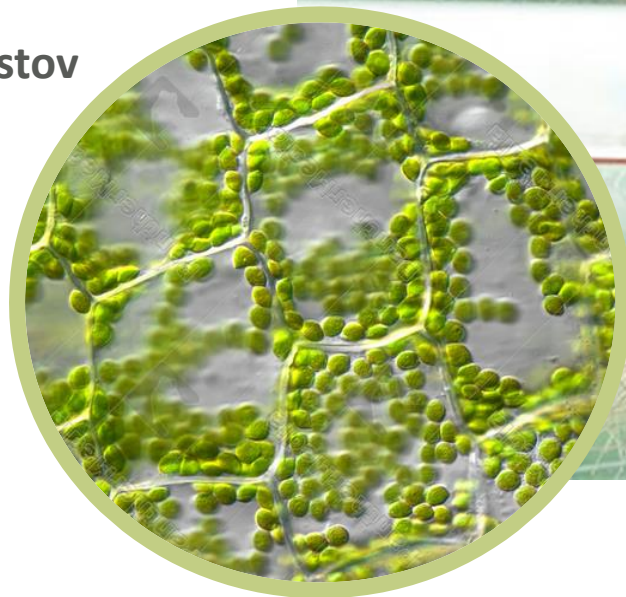

Myšlienka:

- pestovanie rastlín v bytoch po celý rok
- využitie hydroponie
- sada kvetináčov
- rôzne umiestnenie
- využitie 3D tlač
- tvarová inspirácia: bunky listov