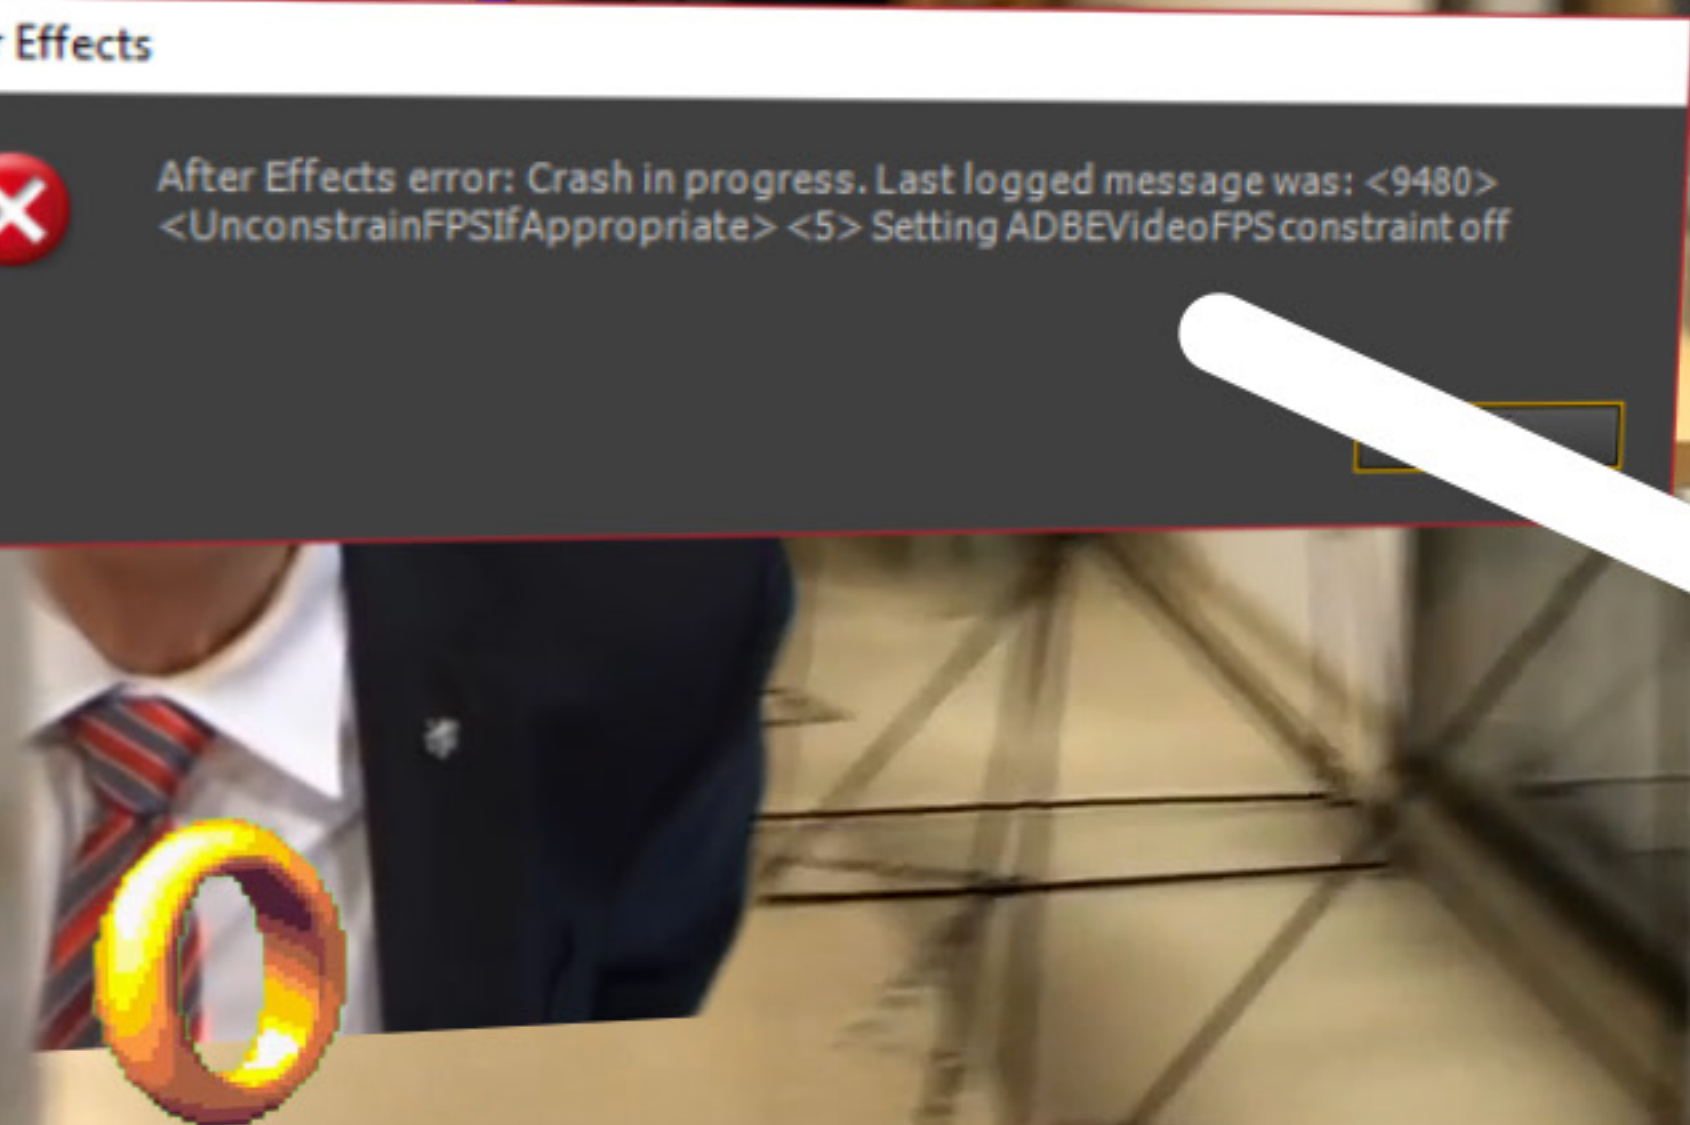

# NEED HELP?

**After Effects**

 After Effects error: Crash in progress. Last logged message was: <9480> <UnconstrainFPSIfAppropriate> <5> Setting ADBEVideoFPSconstraint off

#	Layer Name	Parent
1	[kong]	None
2	[travolta]	None
3	[sonic]	None
4	[sonic]	None
5	[sonic]	None
6	[homer strop]	None
7	[pacman]	None
8	[csgo]	None
9	★ Shape Layer 7	None
10	★ Shape Layer 6	None
11	crash	None
12	[wheel]	None
13	[něco]	None
14	[sonic]	None
15	[sonic]	None
16	[sonic]	None
17	[sonic]	None
18	[sonic]	None
19	[sonic]	None
20	[marge]	None
21	[donkey kong]	None
22	[Mrs Bouvier Green Screen.mp4]	None
23	[Mrs Bouvier Green Screen.mp4]	None
24	něco jinéhp	None
25	[spagethi]	None
26	randy	None
27	randy	None
28	fire 2	None
29	fire	None
30	[frog]	None
31	[lizard]	None
32	[lizard]	None
33	[lizard]	None
34	[lizard]	None
35	[lizard]	None
36	[lizard]	None
37	[flash]	None
38	[half life]	None
39	[erro]	None
40	[windows error]	None
41	[smoke]	None
42	[Big Smoke Video.mp4]	None
43	[glitch1.mp4]	None
44	[glitch1.mp4]	None
45	[EXPERIMENTY.mp4]	None
46	[facebook stream reactions.mp4]	None
47	[glitch3.mp4]	None
48	[kid]	None
49	zeman	None
50	[ema]	None
51	[spongebob ]	None
52	[spongebob]	None
53	mr krabs	None
54	kermit	None
55	[Track Solid 1 Comp 6]	None