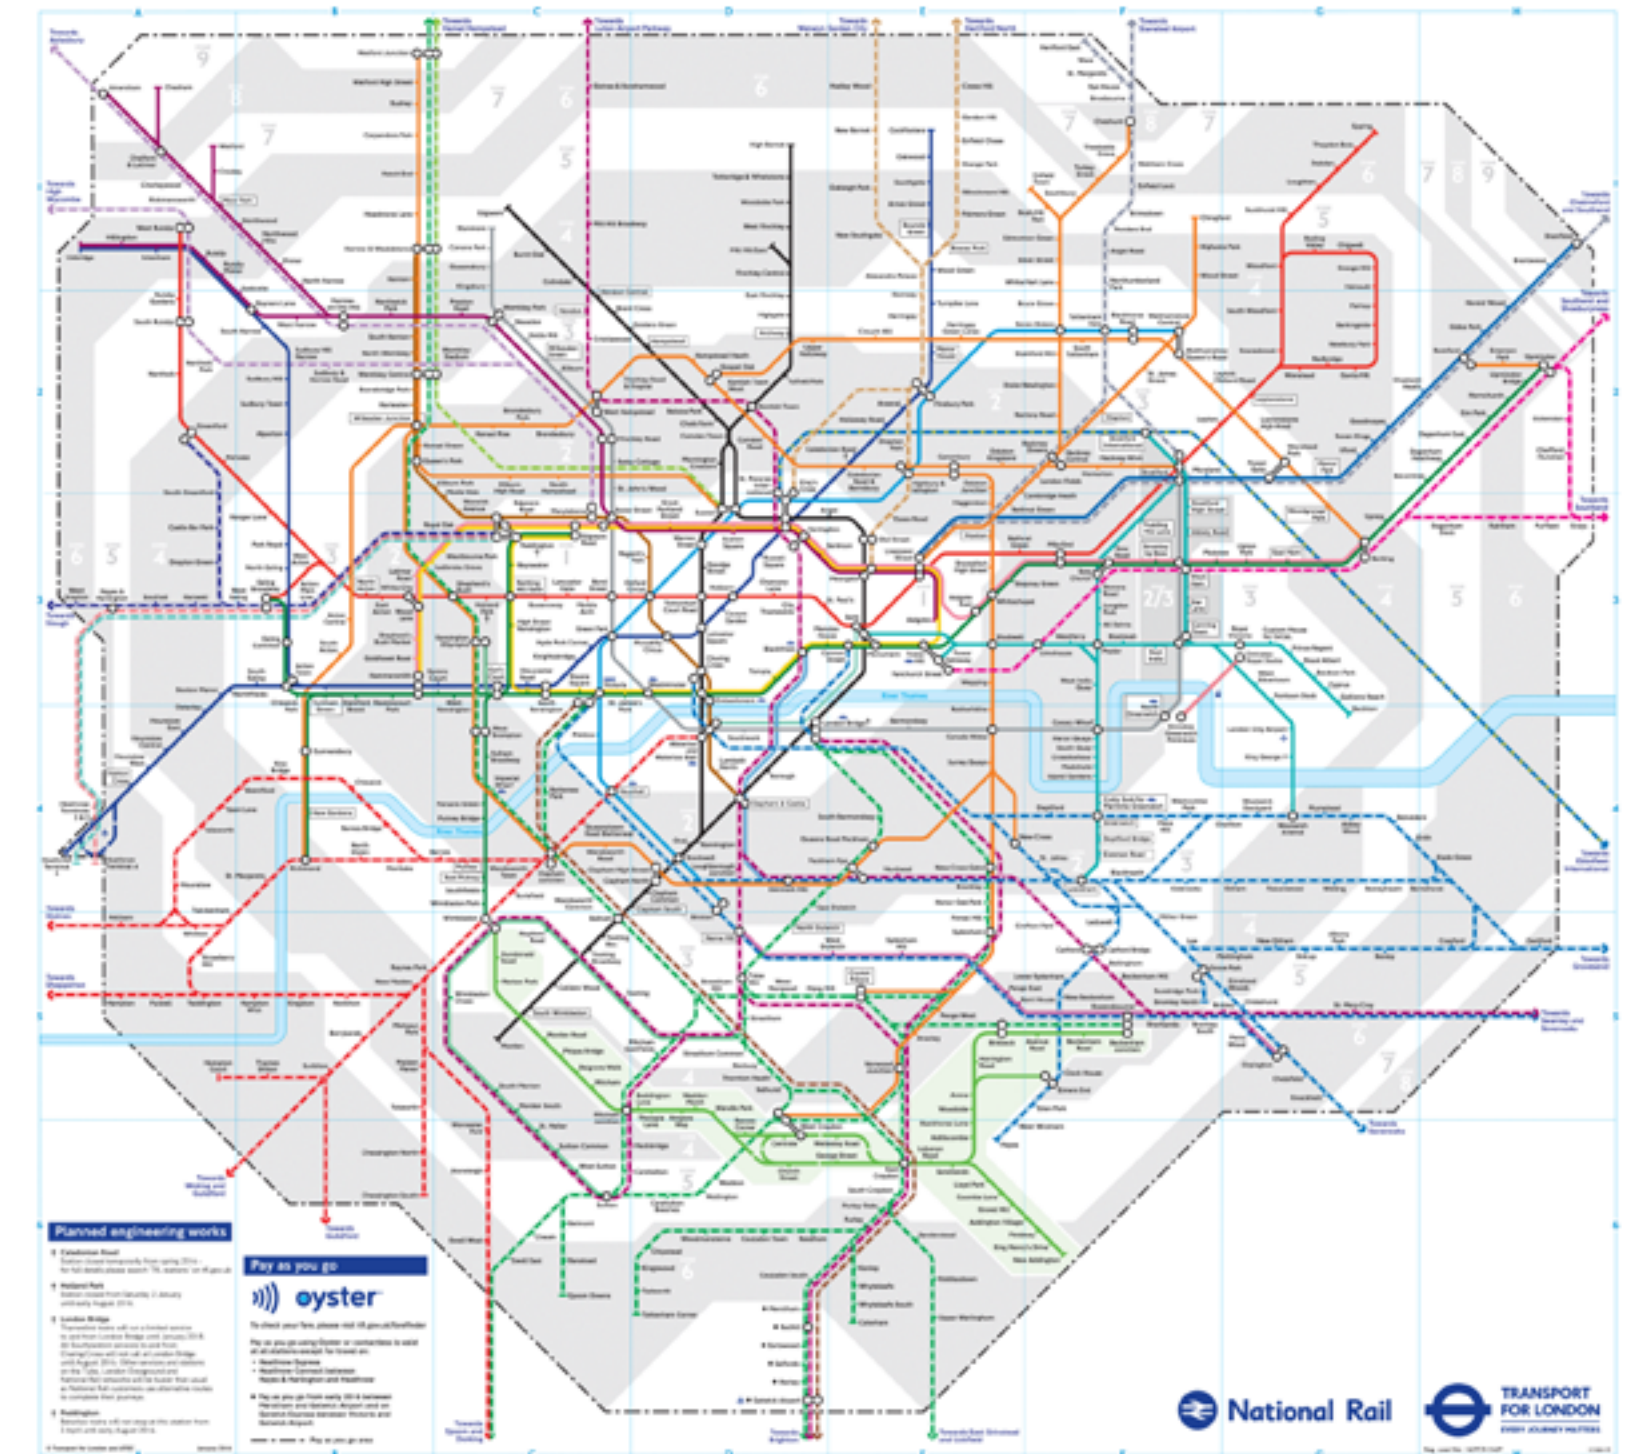

London's
Rail & Tube
services

Key to lines and symbols

- Metropolitan
- Circle
- District
- North London Line
- Great Northern
- Great Eastern
- Great Western Railway
- London Underground
- London Overground
- London Trams
- TfL Rail
- Elizabeth Line
- London Underground
- London Overground
- London Trams
- TfL Rail
- Elizabeth Line

tfl.gov.uk

nationalrail.co.uk