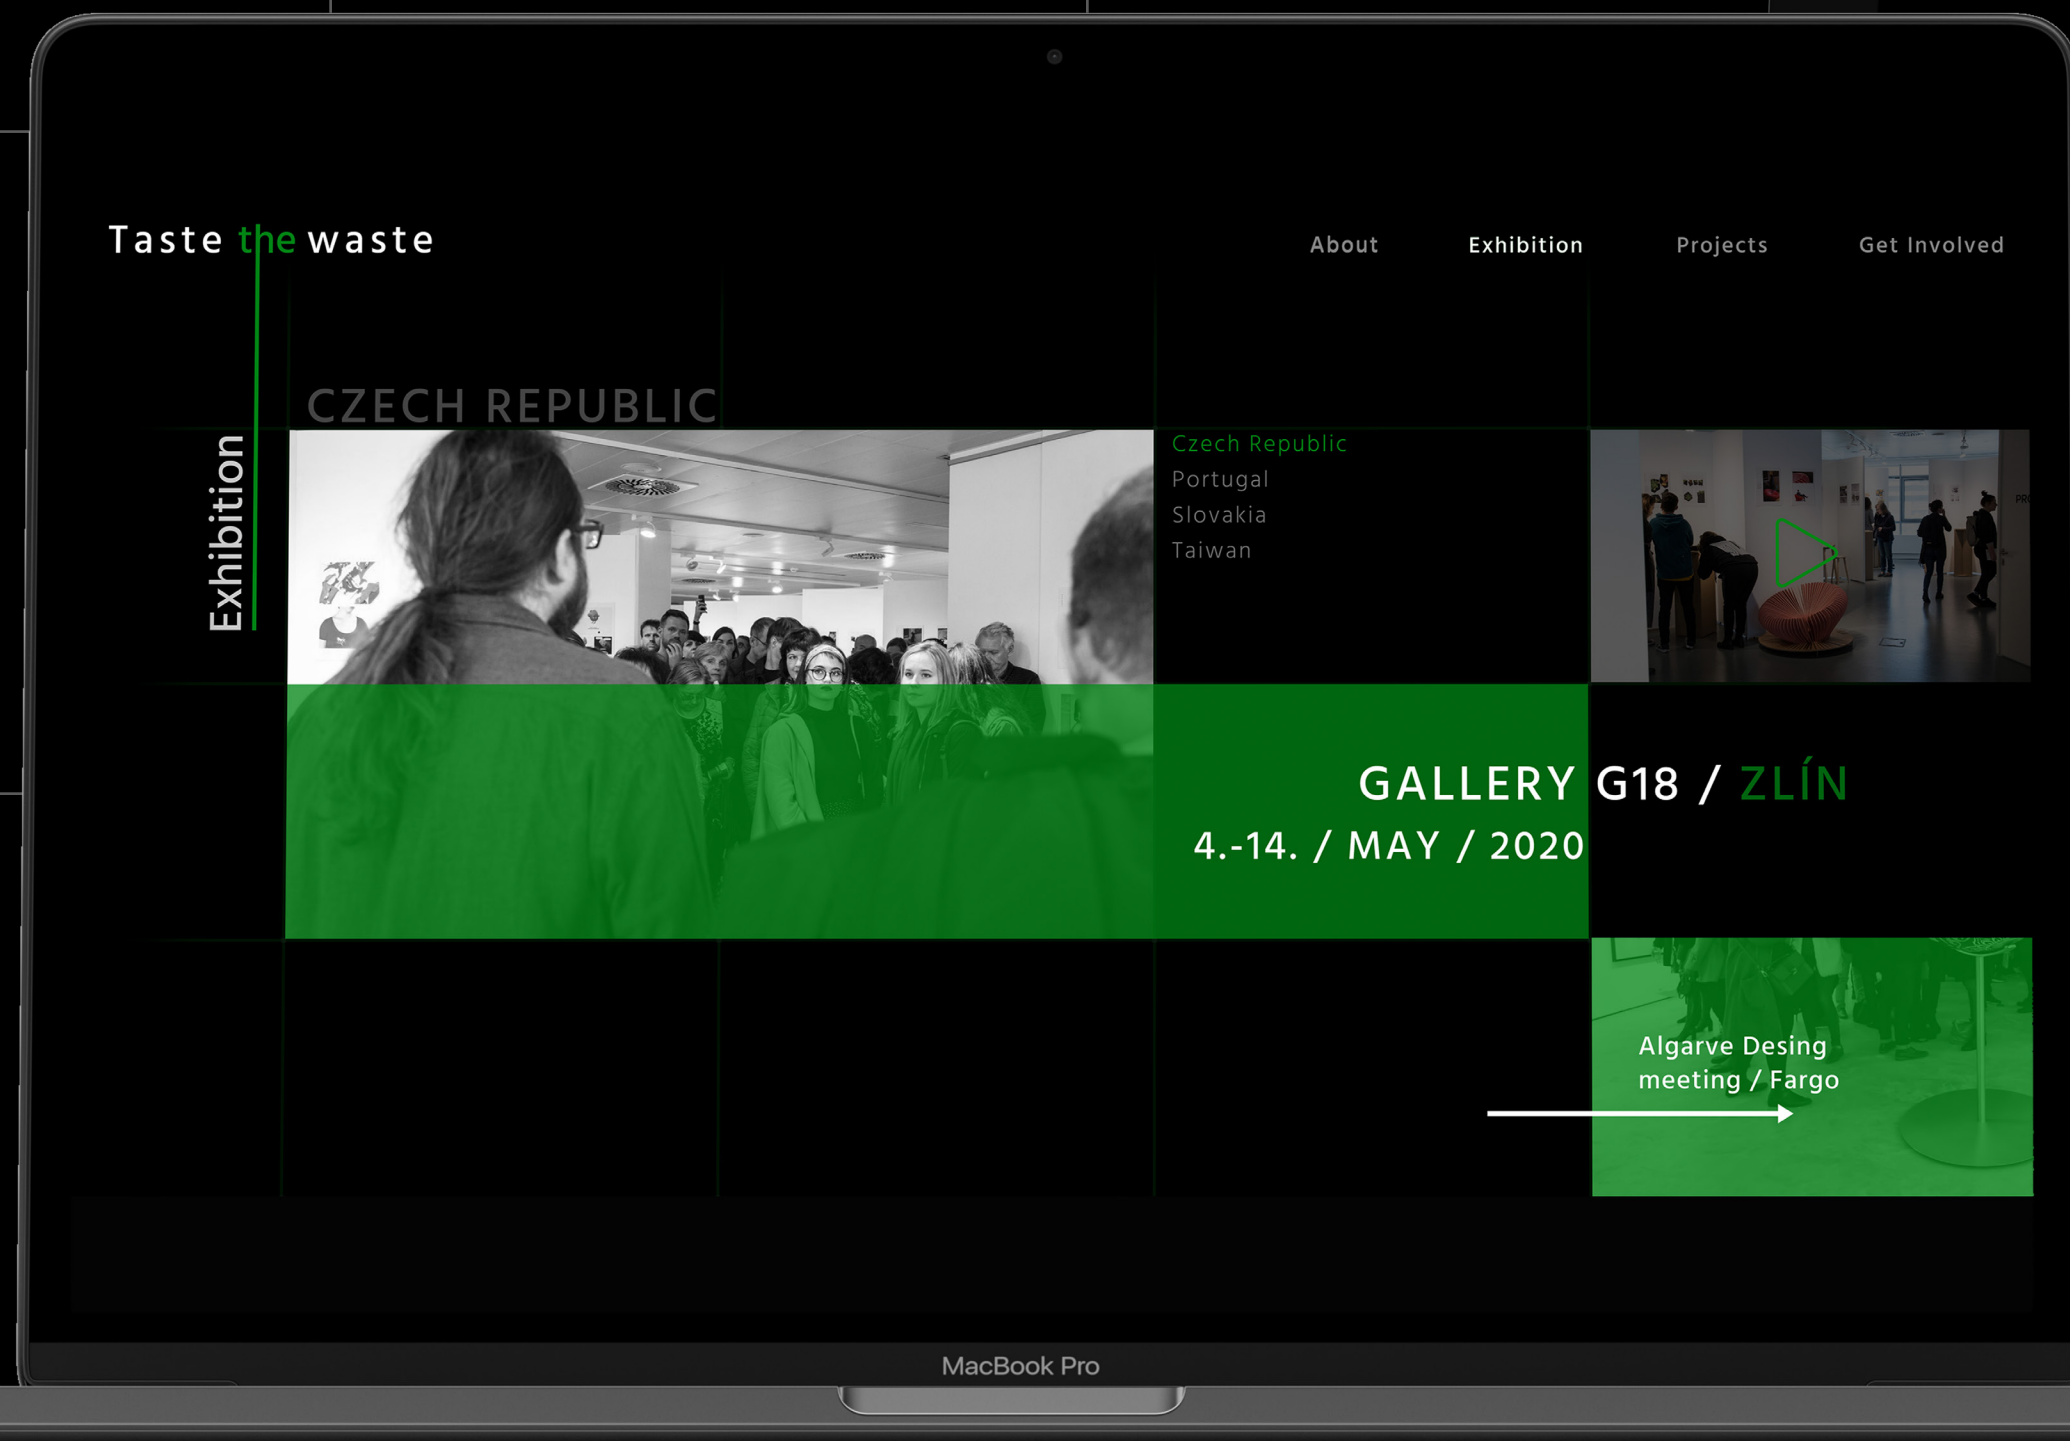

Taste The Waste — Website