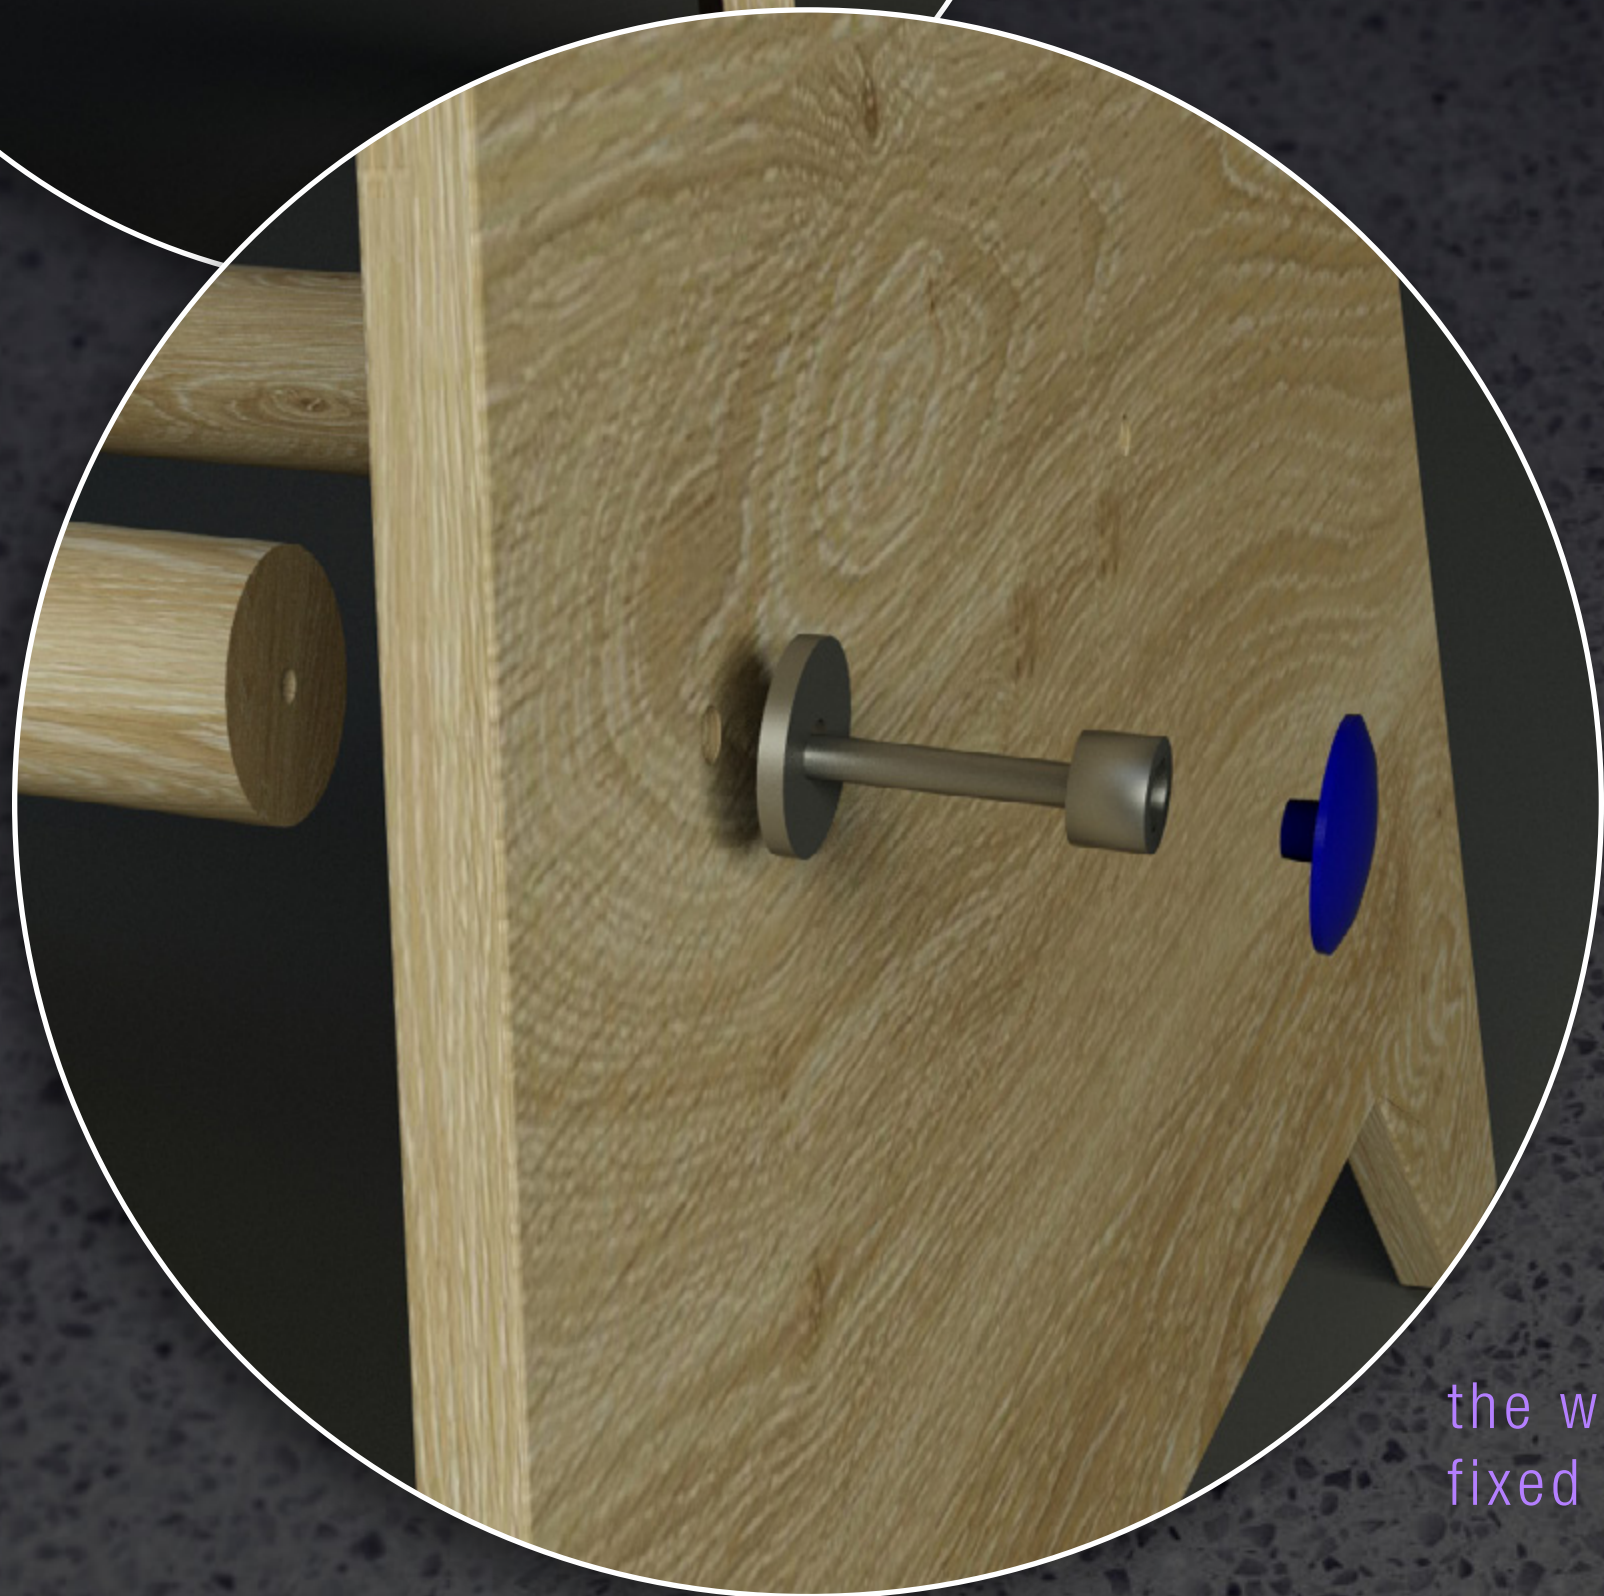

VARHANY
lounge chair

angles

face

profile

back

parts

1. side plates (plywood)
2. support sticks
3. foam upholstery
4. allen screws
5. washers
6. buckle
7. felt gliders

the upholstery is fixed
on the support sticks

the whole construction is
fixed by 8 allen screws

details
of function

color scale

variability

foam mat / camping mat / color /
structural variations / natural leather

plywood / beech wood / walnut wood

*„Varhany lounge chair is
a style and comfortable
furniture for everyone“*