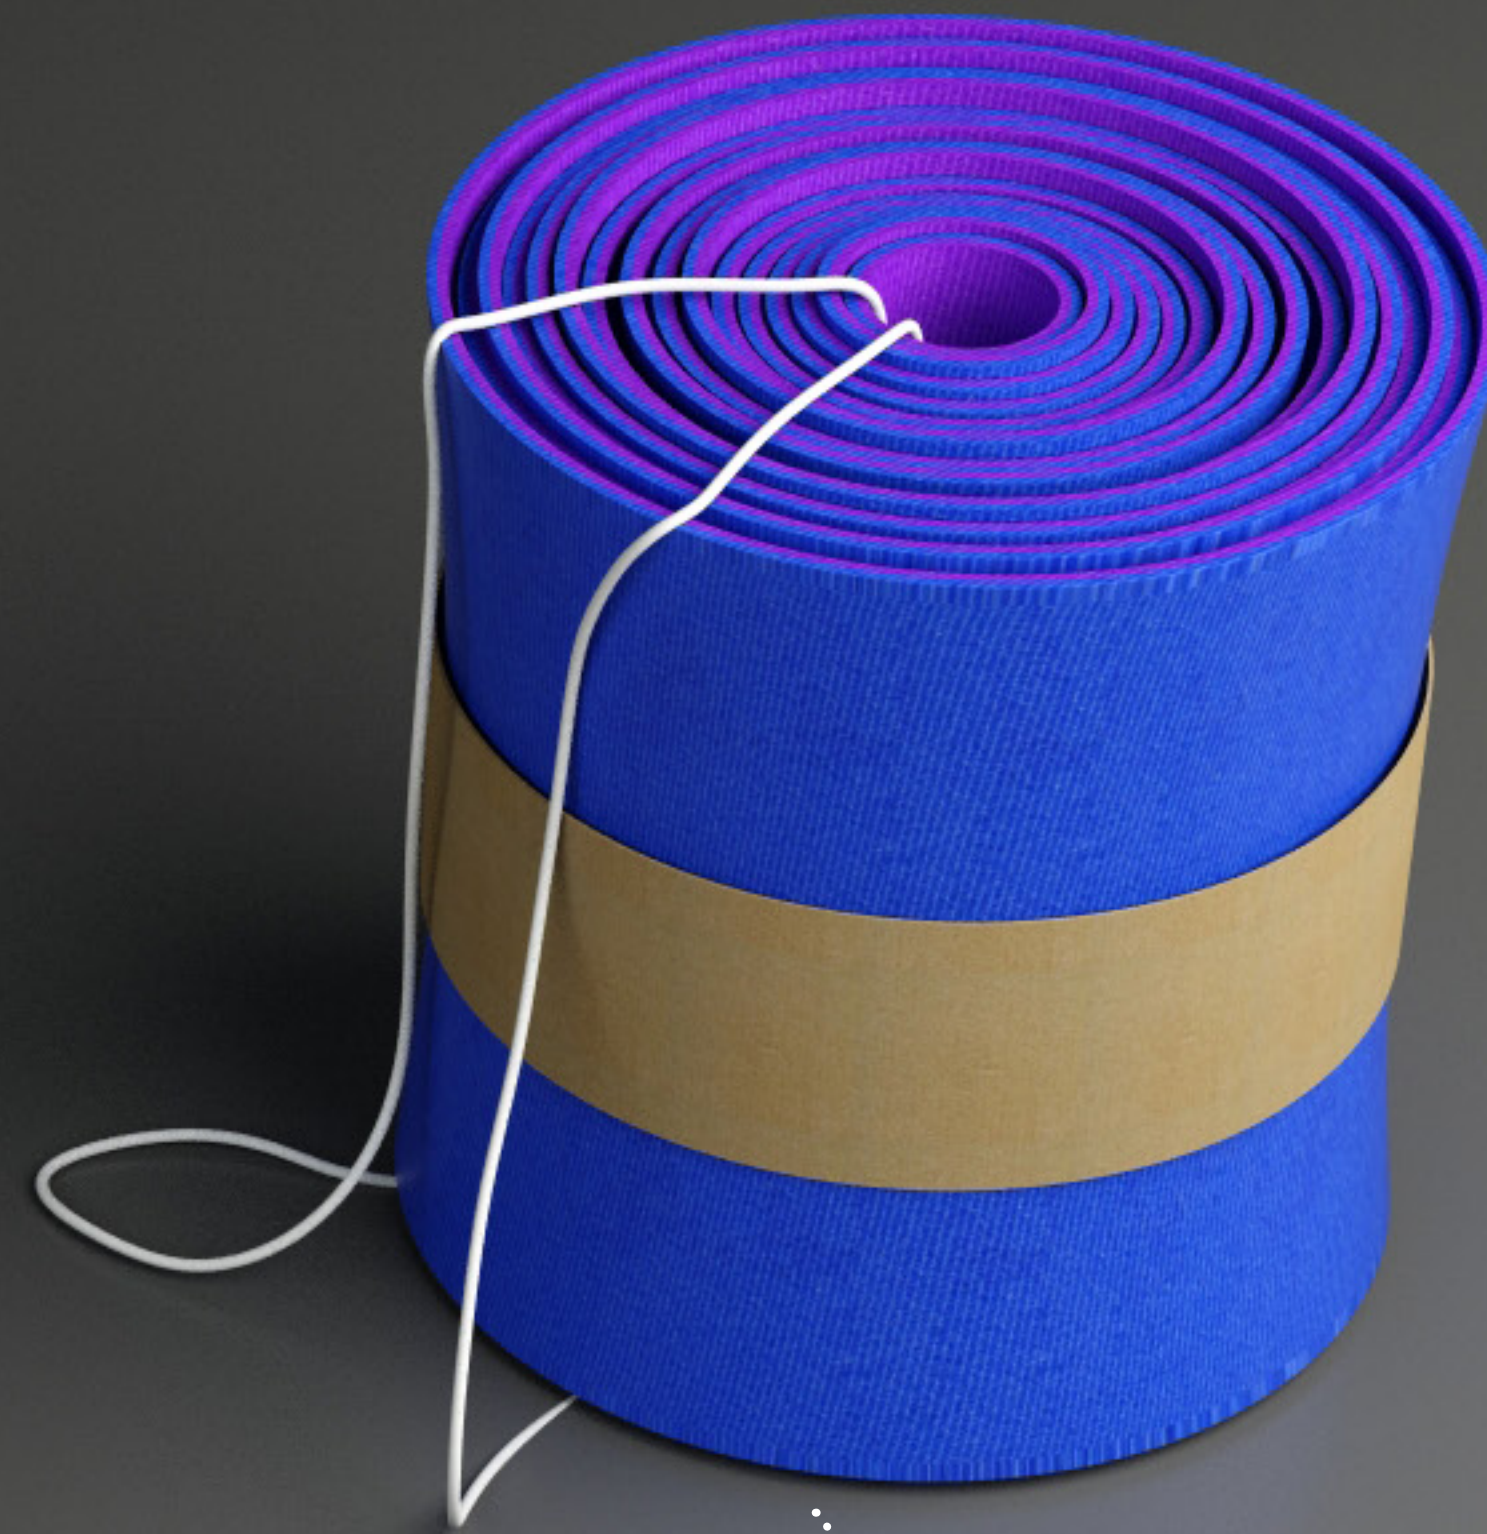

VARHANY
lounge chair

angles

face

profile

back

parts

1. side plates (plywood)
2. support sticks
3. foam upholstery
4. allen screws
5. washers
6. buckle
7. felt gliders

the upholstery is fixed
on the support sticks

the whole construction is
fixed by 8 allen screws

details
of function

color scale

variability

foam mat / camping mat / color /
structural variations / natural leather

plywood / beech wood / walnut wood

*„Varhany lounge chair is
a style and comfortable
furniture for everyone“*

situation
on the college

package

Simple cardboard package copy the silhouette of the chair with 2cm protection zone.

All construction parts are tied together with the package.

The upholstery is packed in the fixed roll.