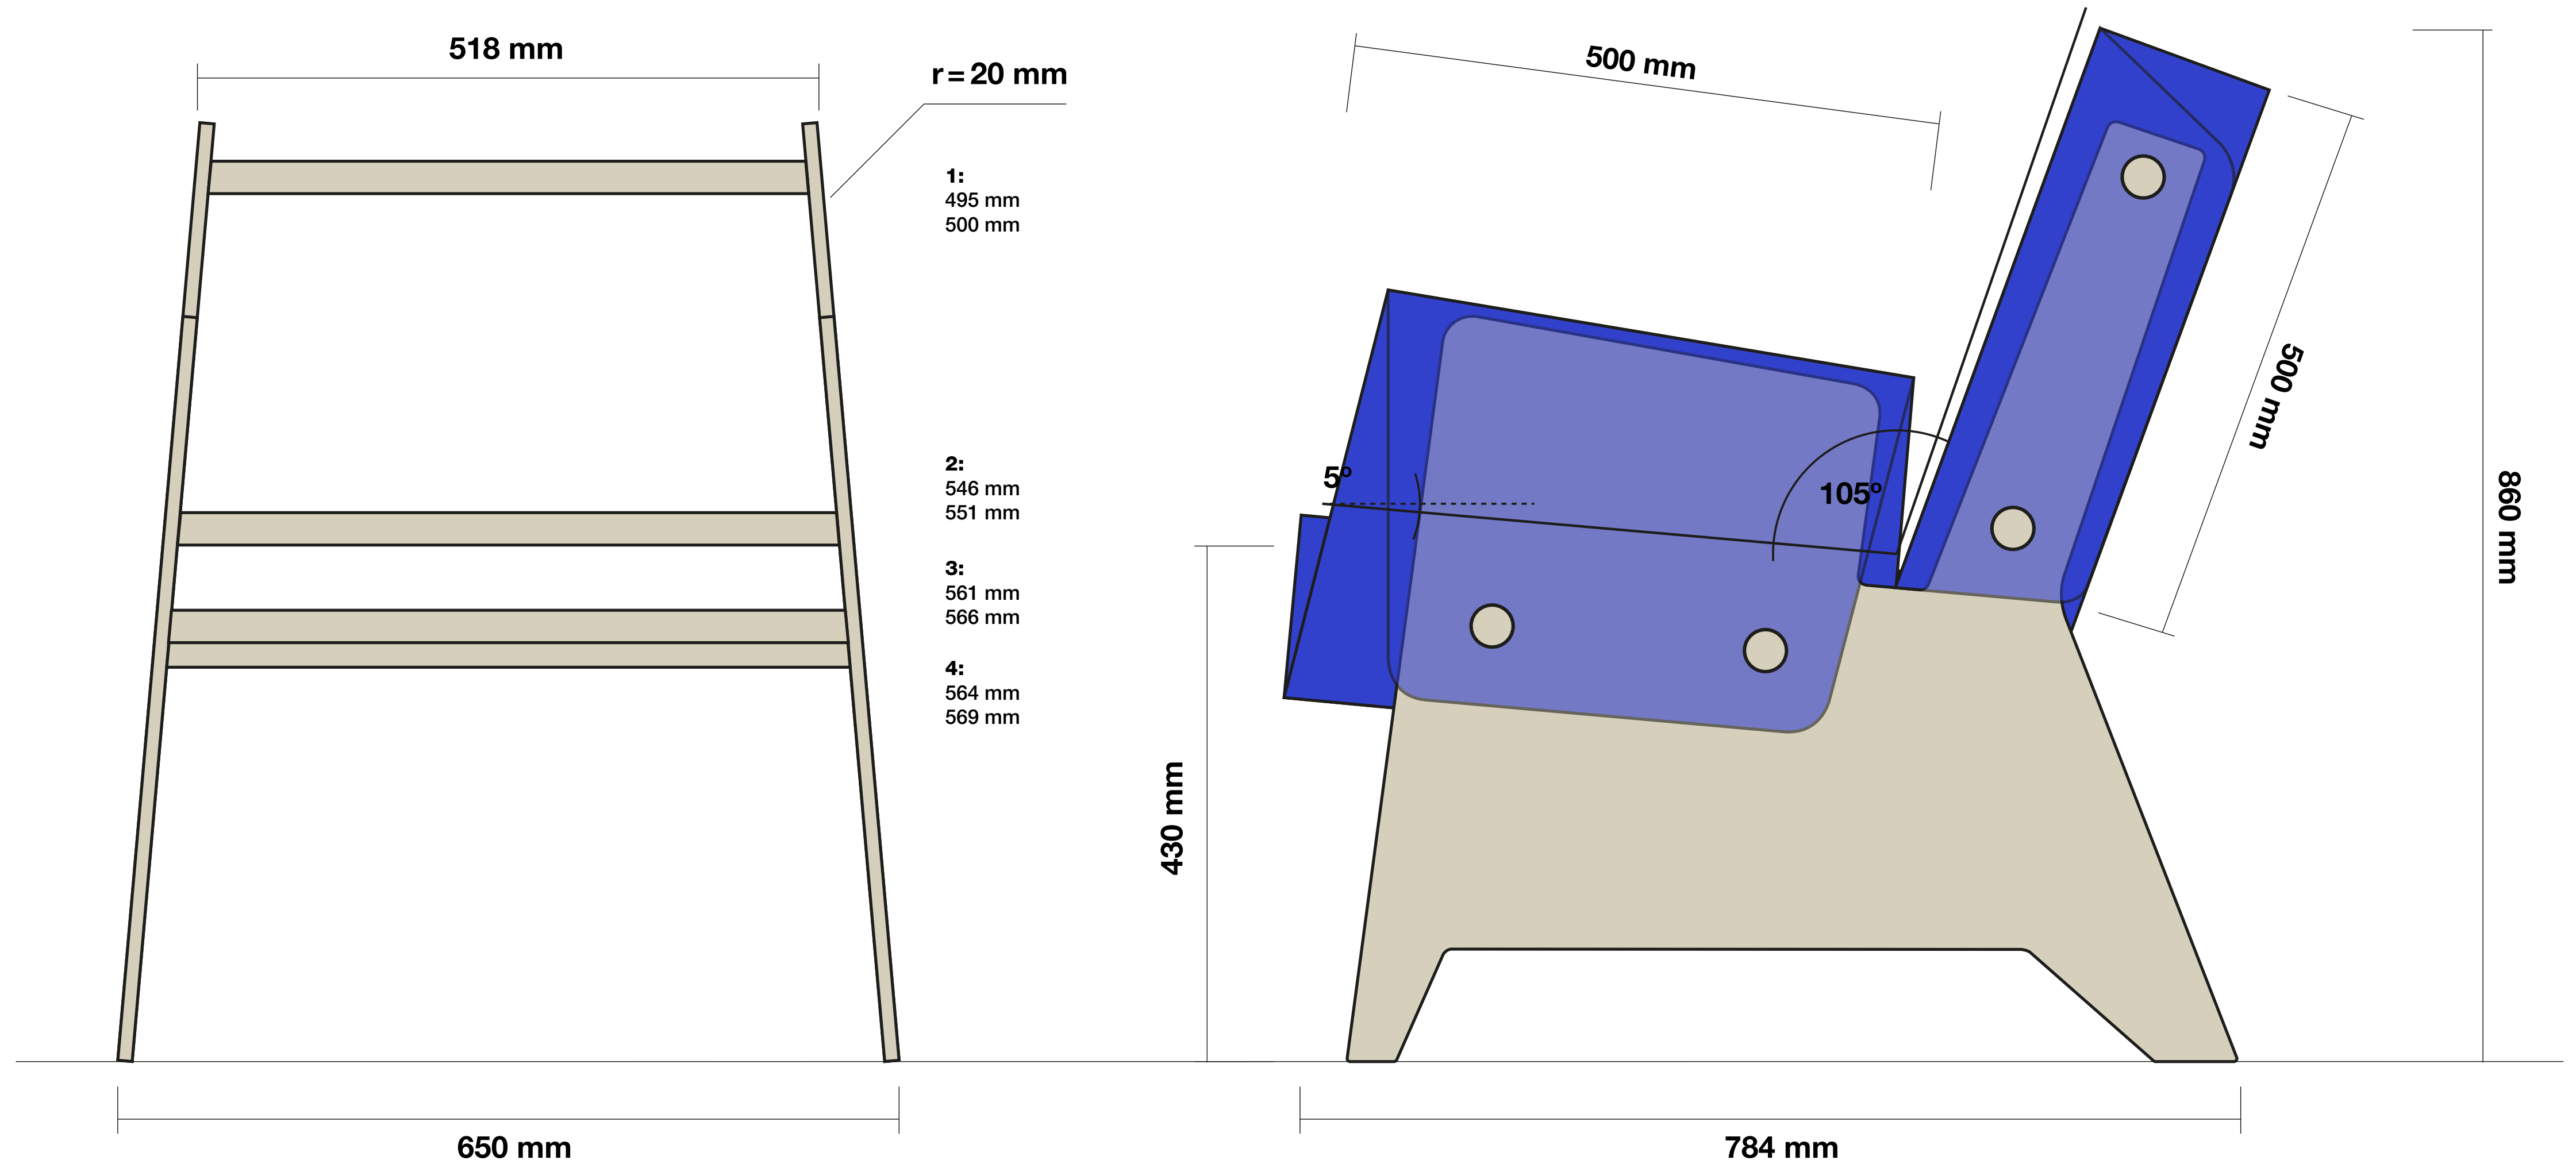

Varhany series

model C	/	compact, light armchair	/	wood & foam
model D	/	comfortable rocking chair	/	wood & foam
model G	/	outdoor, resistant bench	/	concrete & linoleum

1/3

model C

2/3

model D

3/3

model G

dimensions

cut plans

A. desk 1200 x 1000
with minimum possible waste

B. plan for upholstering / 5 pieces
1800 x 500 (camping mat par.)

sketches

sketches