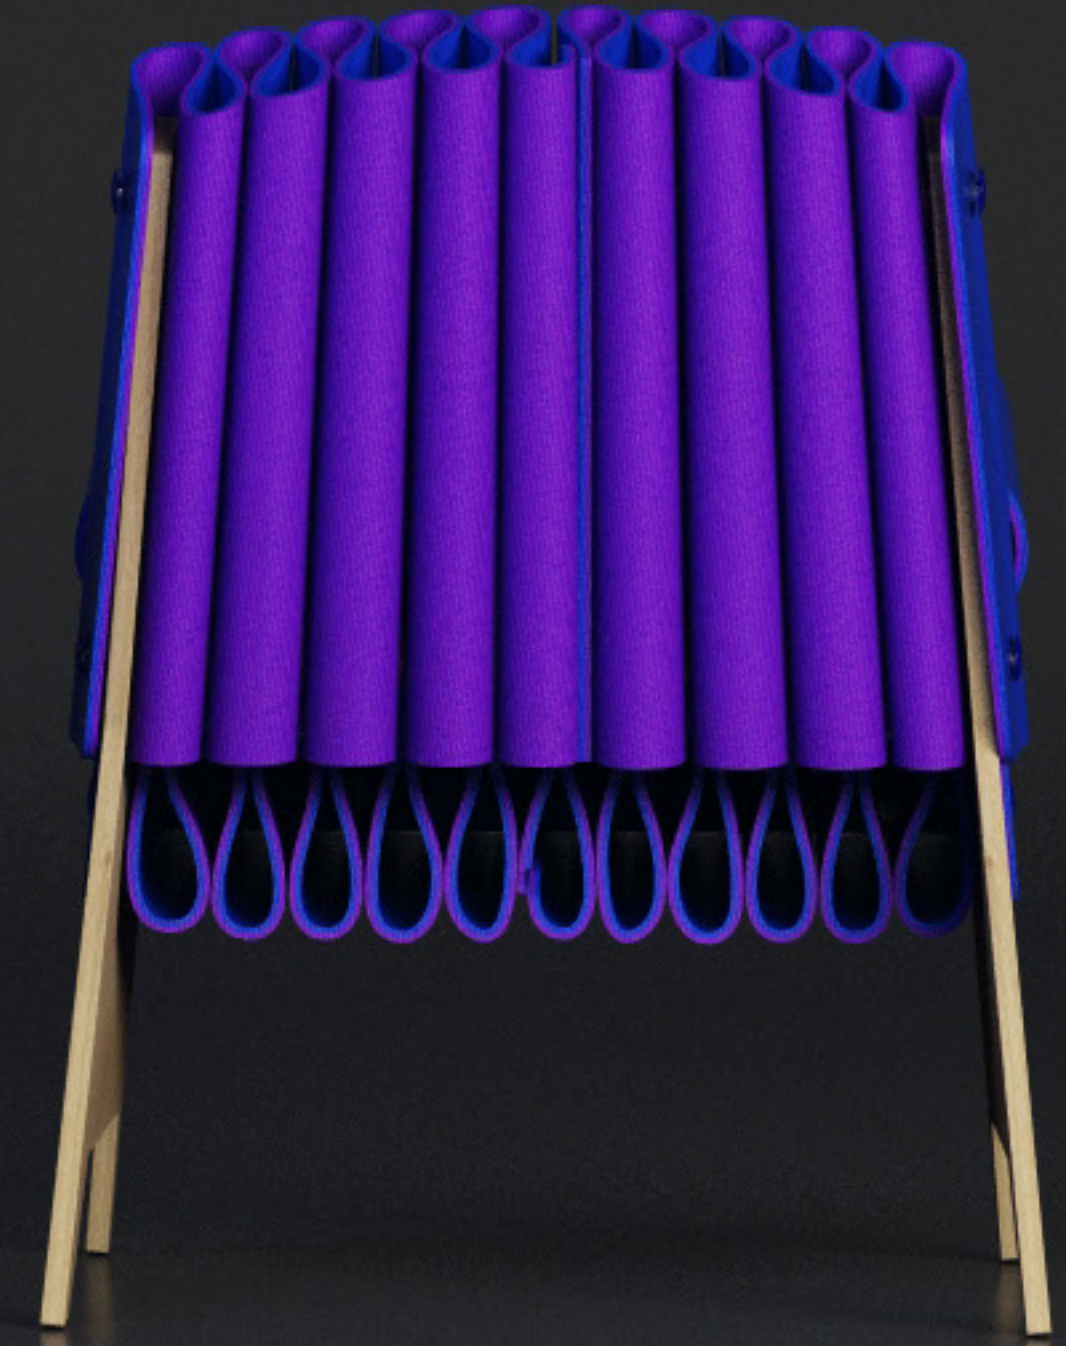

The shape is inspired by the music instrument, used in the churches – an organ. As a link to this connection I named my concept „Varhany“.

concept name: *Varhany*
type: *lounge armchair*
segments: *the base / upholstery*
materials: *plywood (beech) / polyethylen foam / assembly accessoires*
date: *20.11.2015*

VARHANY
lounge chair

angles

face

profile

back

parts

1. side plates (plywood)
2. support sticks
3. foam upholstery
4. allen screws
5. washers
6. buckle
7. felt gliders

the upholstery is fixed
on the support sticks

the whole construction is
fixed by 8 allen screws

details
of function

color scale

variability

foam mat / camping mat / color /
structural variations / natural leather

plywood / beech wood / walnut wood

*„Varhany lounge chair is
a style and comfortable
furniture for everyone“*

situation
on the college

package

Simple cardboard package copy the silhouette of the chair with 2cm protection zone.

All construction parts are tied together with the package.

The upholstery is packed in the fixed roll.