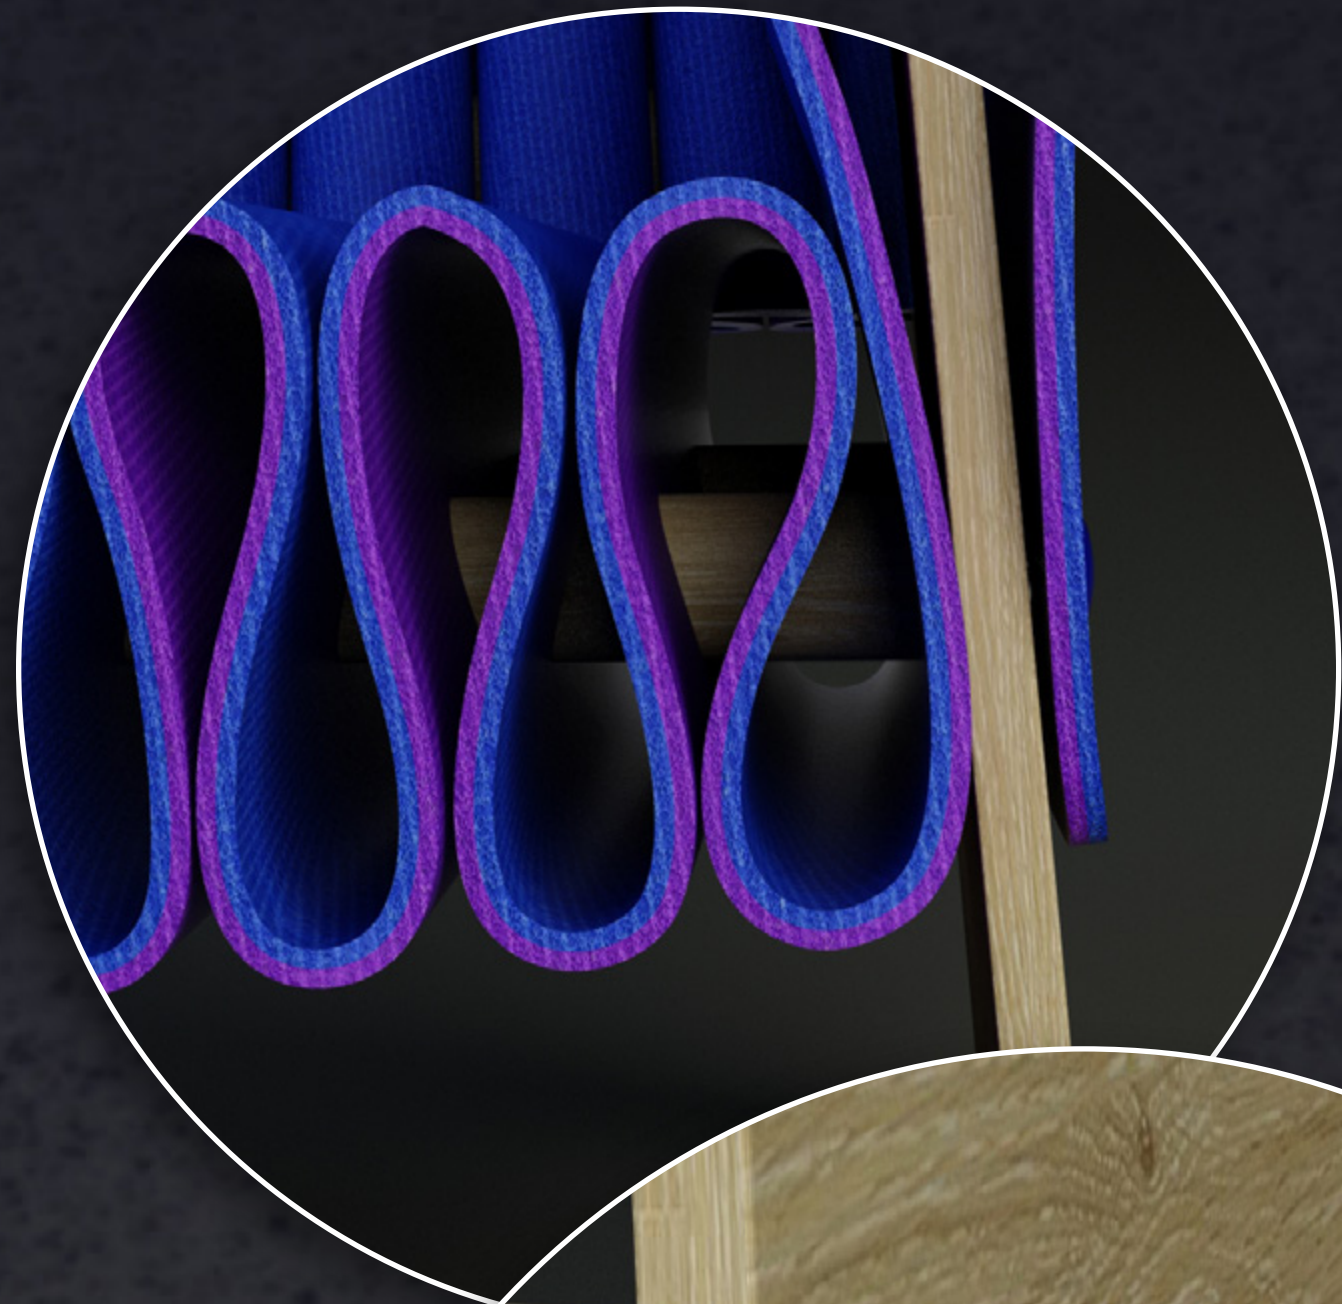

VARHANY
lounge chair

angles

face

profile

back

parts

1. side plates (plywood)
2. support sticks
3. foam upholstery
4. allen screws
5. washers
6. buckle
7. felt gliders

the upholstery is fixed
on the support sticks

the whole construction is
fixed by 8 allen screws

details
of function

color scale

variability

foam mat / camping mat / color /
structural variations / natural leather

plywood / beech wood / walnut wood

*„Varhany lounge chair is
a style and comfortable
furniture for everyone“*