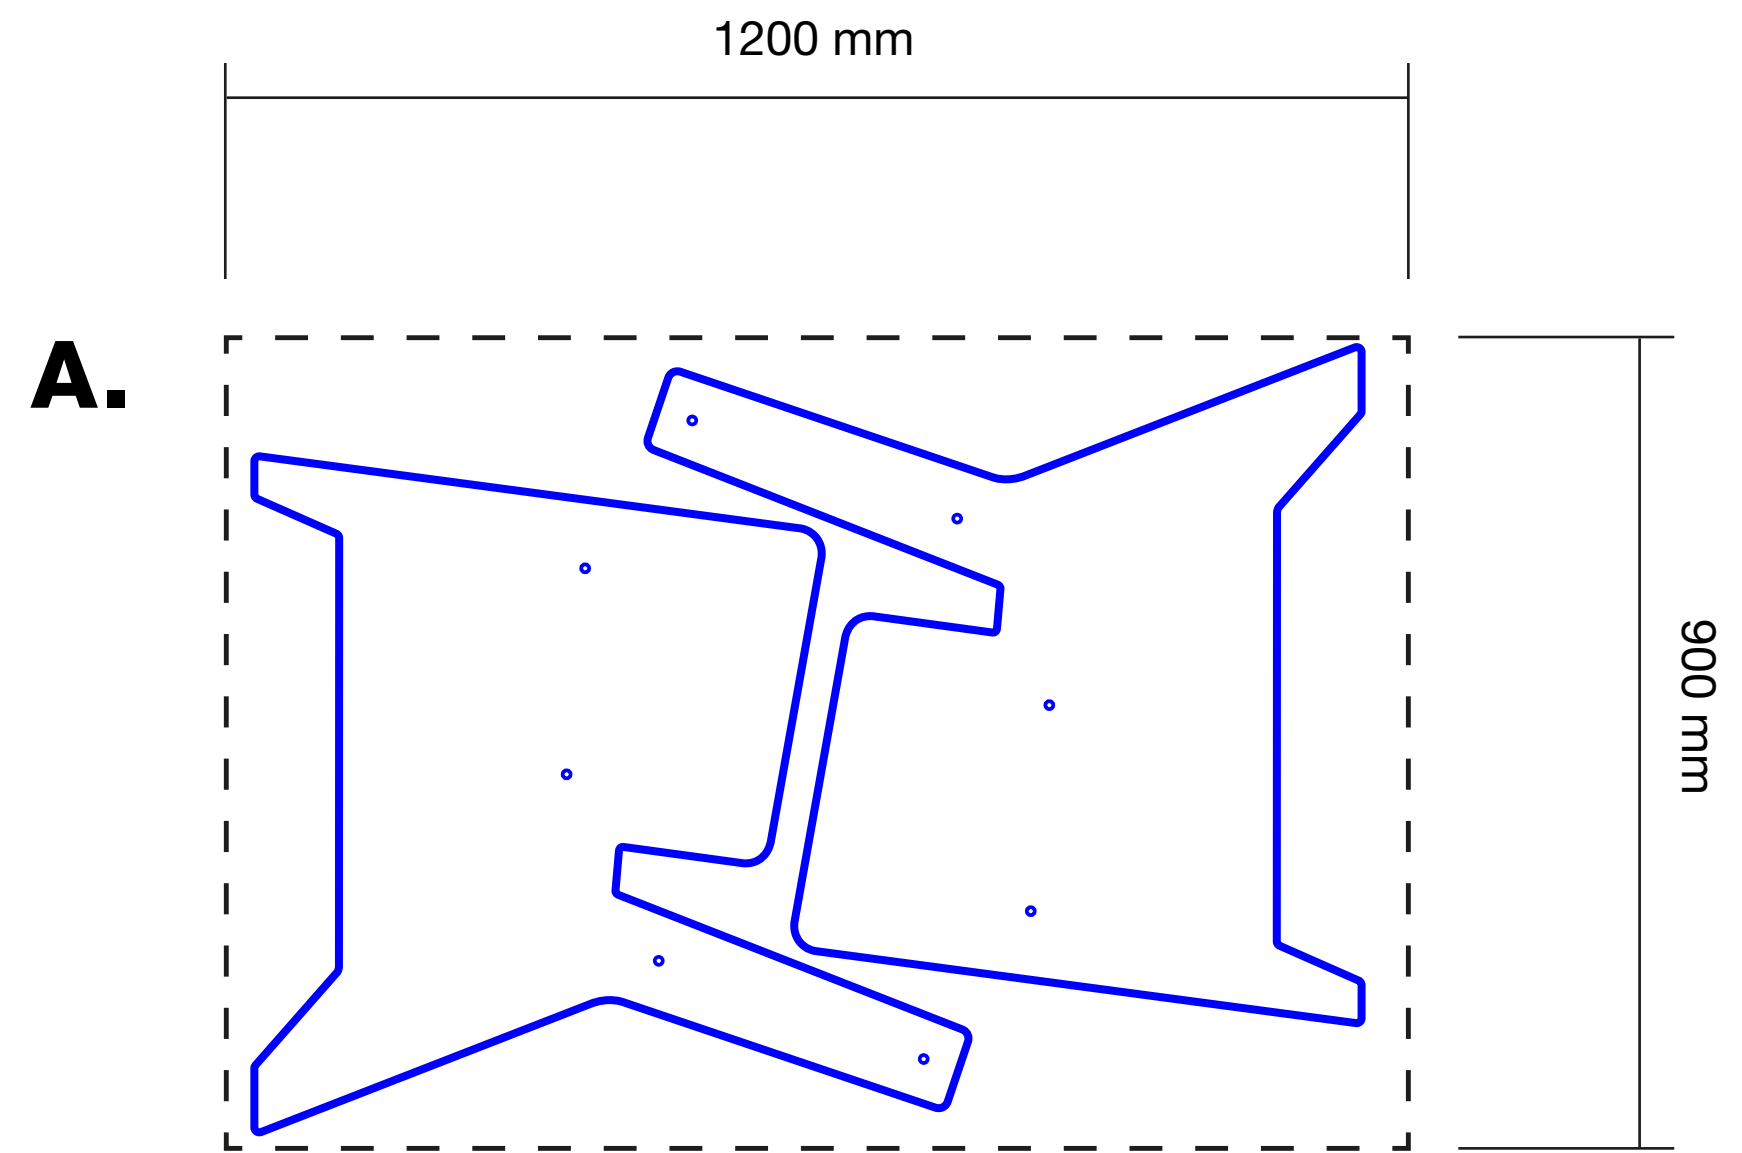

dimensions

cut plans

A. desk 1200 x 1000
with minimum possible waste

B. plan for upholstering / 5 pieces
1800 x 500 (camping mat par.)

sketches

sketches