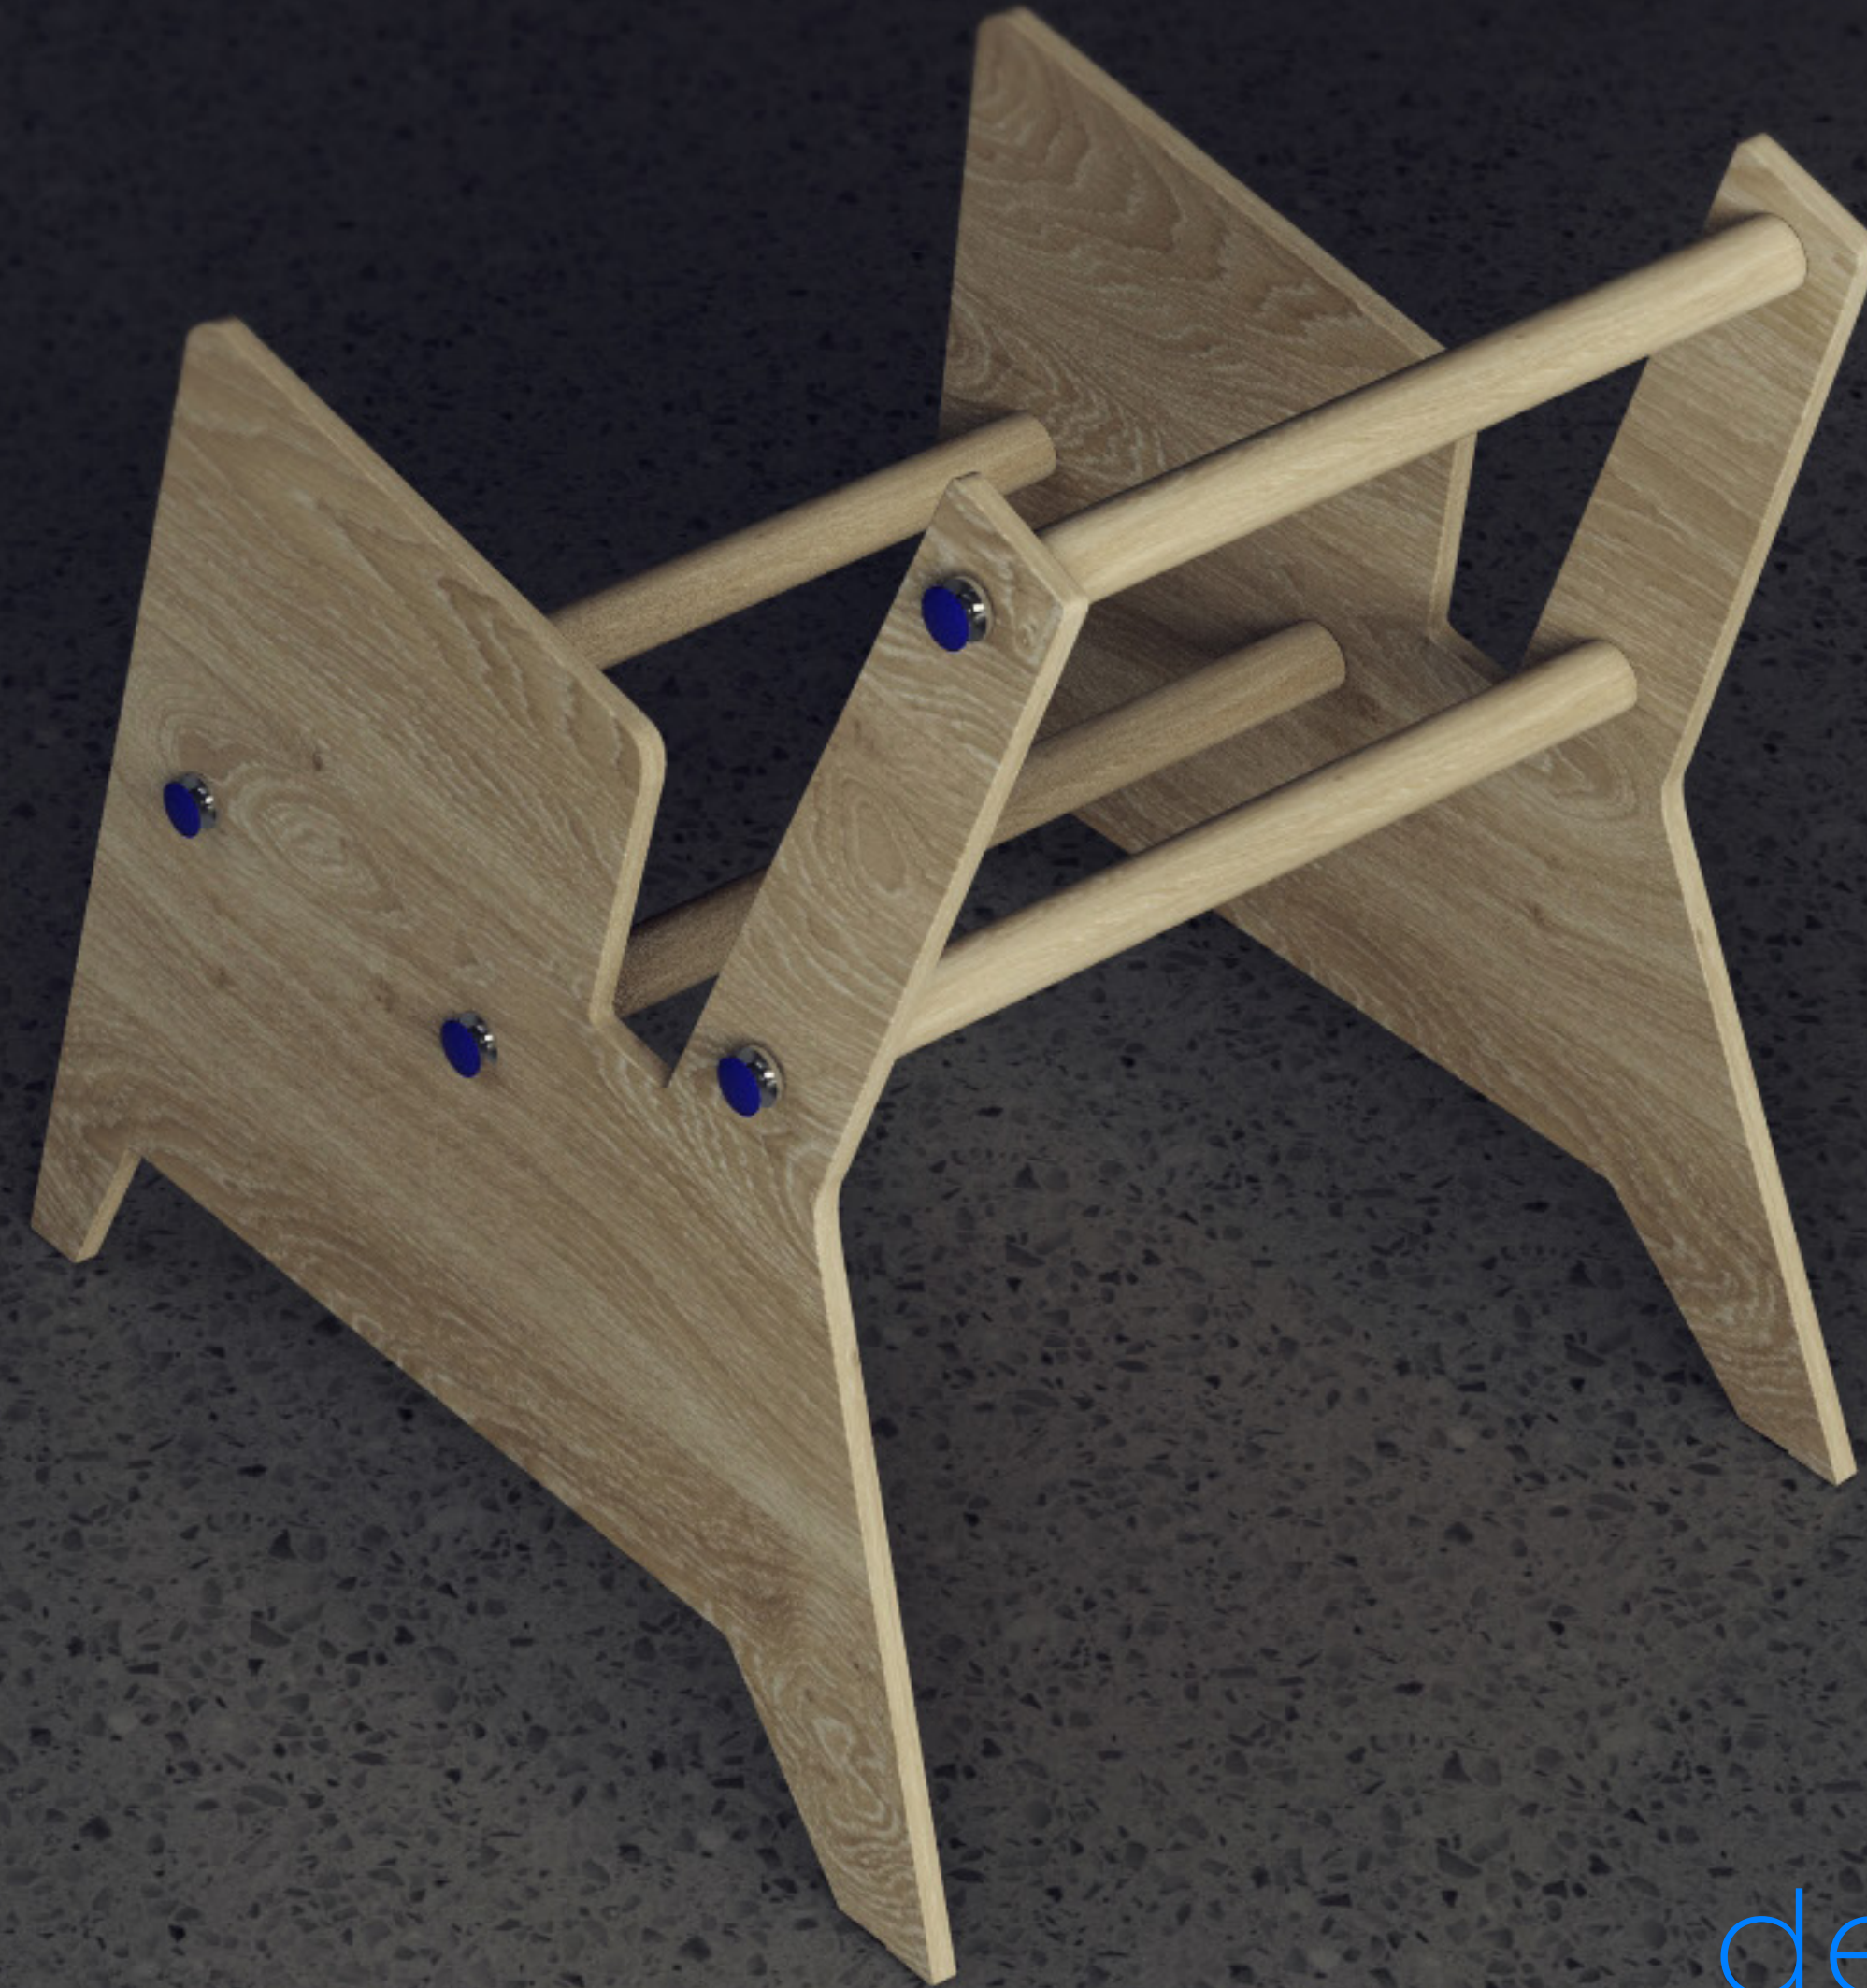

VARHANY
lounge chair

angles

face

profile

back

parts

1. side plates (plywood)
2. support sticks
3. foam upholstery
4. allen screws
5. washers
6. buckle
7. felt gliders

the upholstery is fixed
on the support sticks

the whole construction is
fixed by 8 allen screws

details
of function

color scale

variability

foam mat / camping mat / color /
structural variations / natural leather

plywood / beech wood / walnut wood

*„Varhany lounge chair is
a style and comfortable
furniture for everyone“*