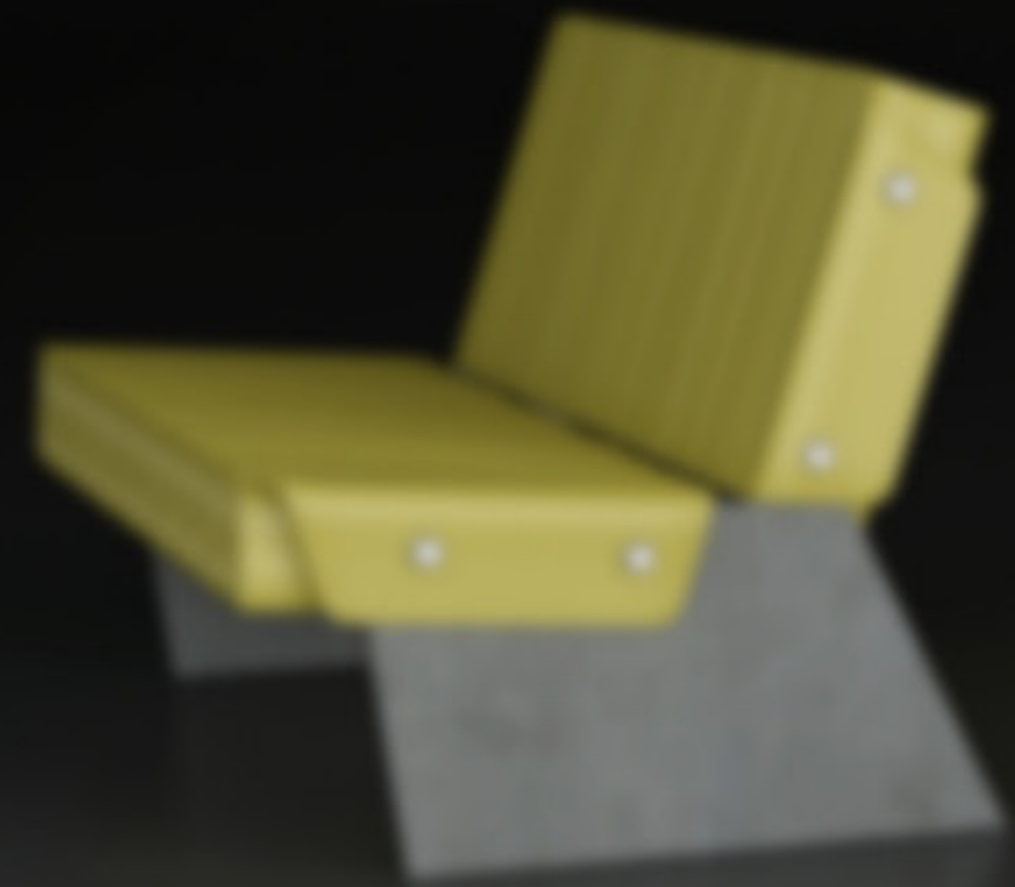

VARHANY
lounge chair

angles

face

profile

back

parts

1. side plates (plywood)
2. support sticks
3. foam upholstery
4. allen screws
5. washers
6. buckle
7. felt gliders

the upholstery is fixed
on the support sticks

the whole construction is
fixed by 8 allen screws

details
of function

color scale

variability

foam mat / camping mat / color /
structural variations / natural leather

plywood / beech wood / walnut wood

*„Varhany lounge chair is
a style and comfortable
furniture for everyone“*

situation
on the college

package

Simple cardboard package copy the silhouette of the chair with 2cm protection zone.

All construction parts are tied together with the package.

The upholstery is packed in the fixed roll.

Varhany series

model C	/	compact, light armchair	/	wood & foam
model D	/	comfortable rocking chair	/	wood & foam
model G	/	outdoor, resistant bench	/	concrete & linoleum

1/3

model C

2/3

model D

3/3

model G