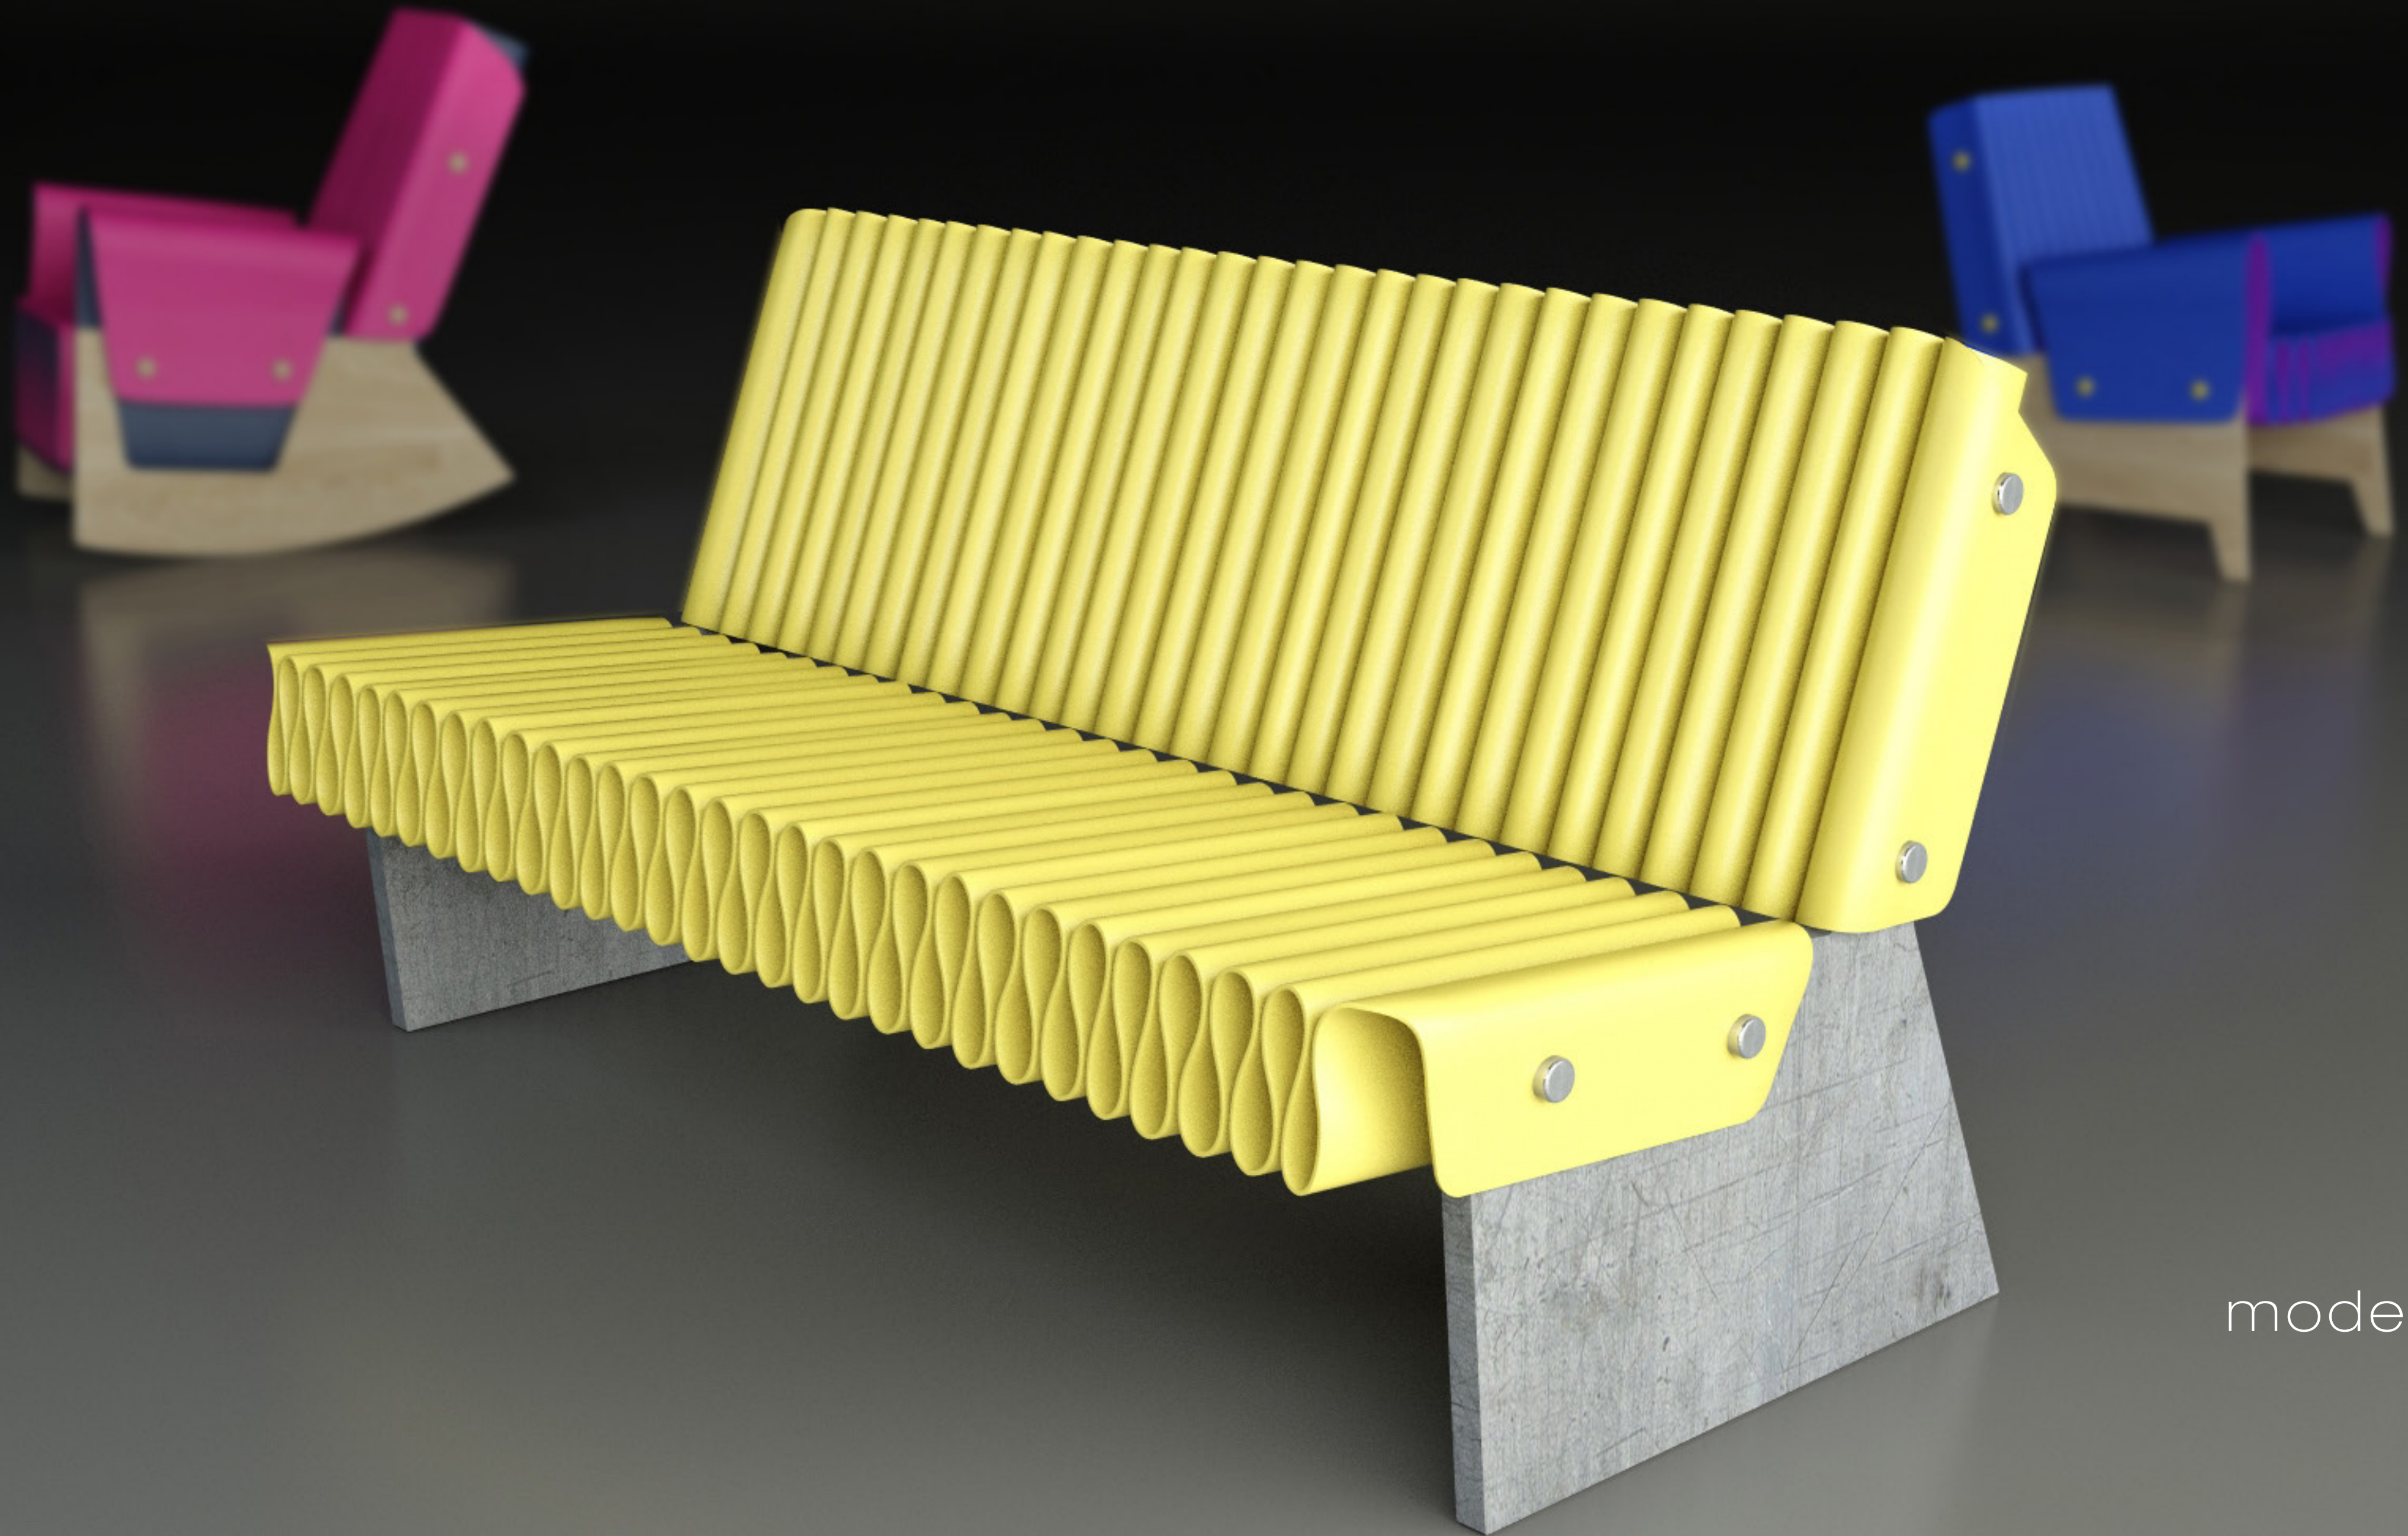

LOUNGE CHAIR DESIGN

| CONCEPT VARHANY | 2015

Varhany is a small compact armchair, designed for young people who want to feel style, but can't invest to an expensive furniture.

Its main advantage is the variability of the upholstery, which can every customer configure as he wish.

VARHANY
lounge chair

angles

face

profile

back

parts

1. side plates (plywood)
2. support sticks
3. foam upholstery
4. allen screws
5. washers
6. buckle
7. felt gliders

the upholstery is fixed
on the support sticks

the whole construction is
fixed by 8 allen screws

details
of function

color scale

variability

foam mat / camping mat / color /
structural variations / natural leather

plywood / beech wood / walnut wood

*„Varhany lounge chair is
a style and comfortable
furniture for everyone“*

Varhany series

model C	/	compact, light armchair	/	wood & foam
model D	/	comfortable rocking chair	/	wood & foam
model G	/	outdoor, resistant bench	/	concrete & linoleum

1/3

model C

2/3

model D

3/3

model G