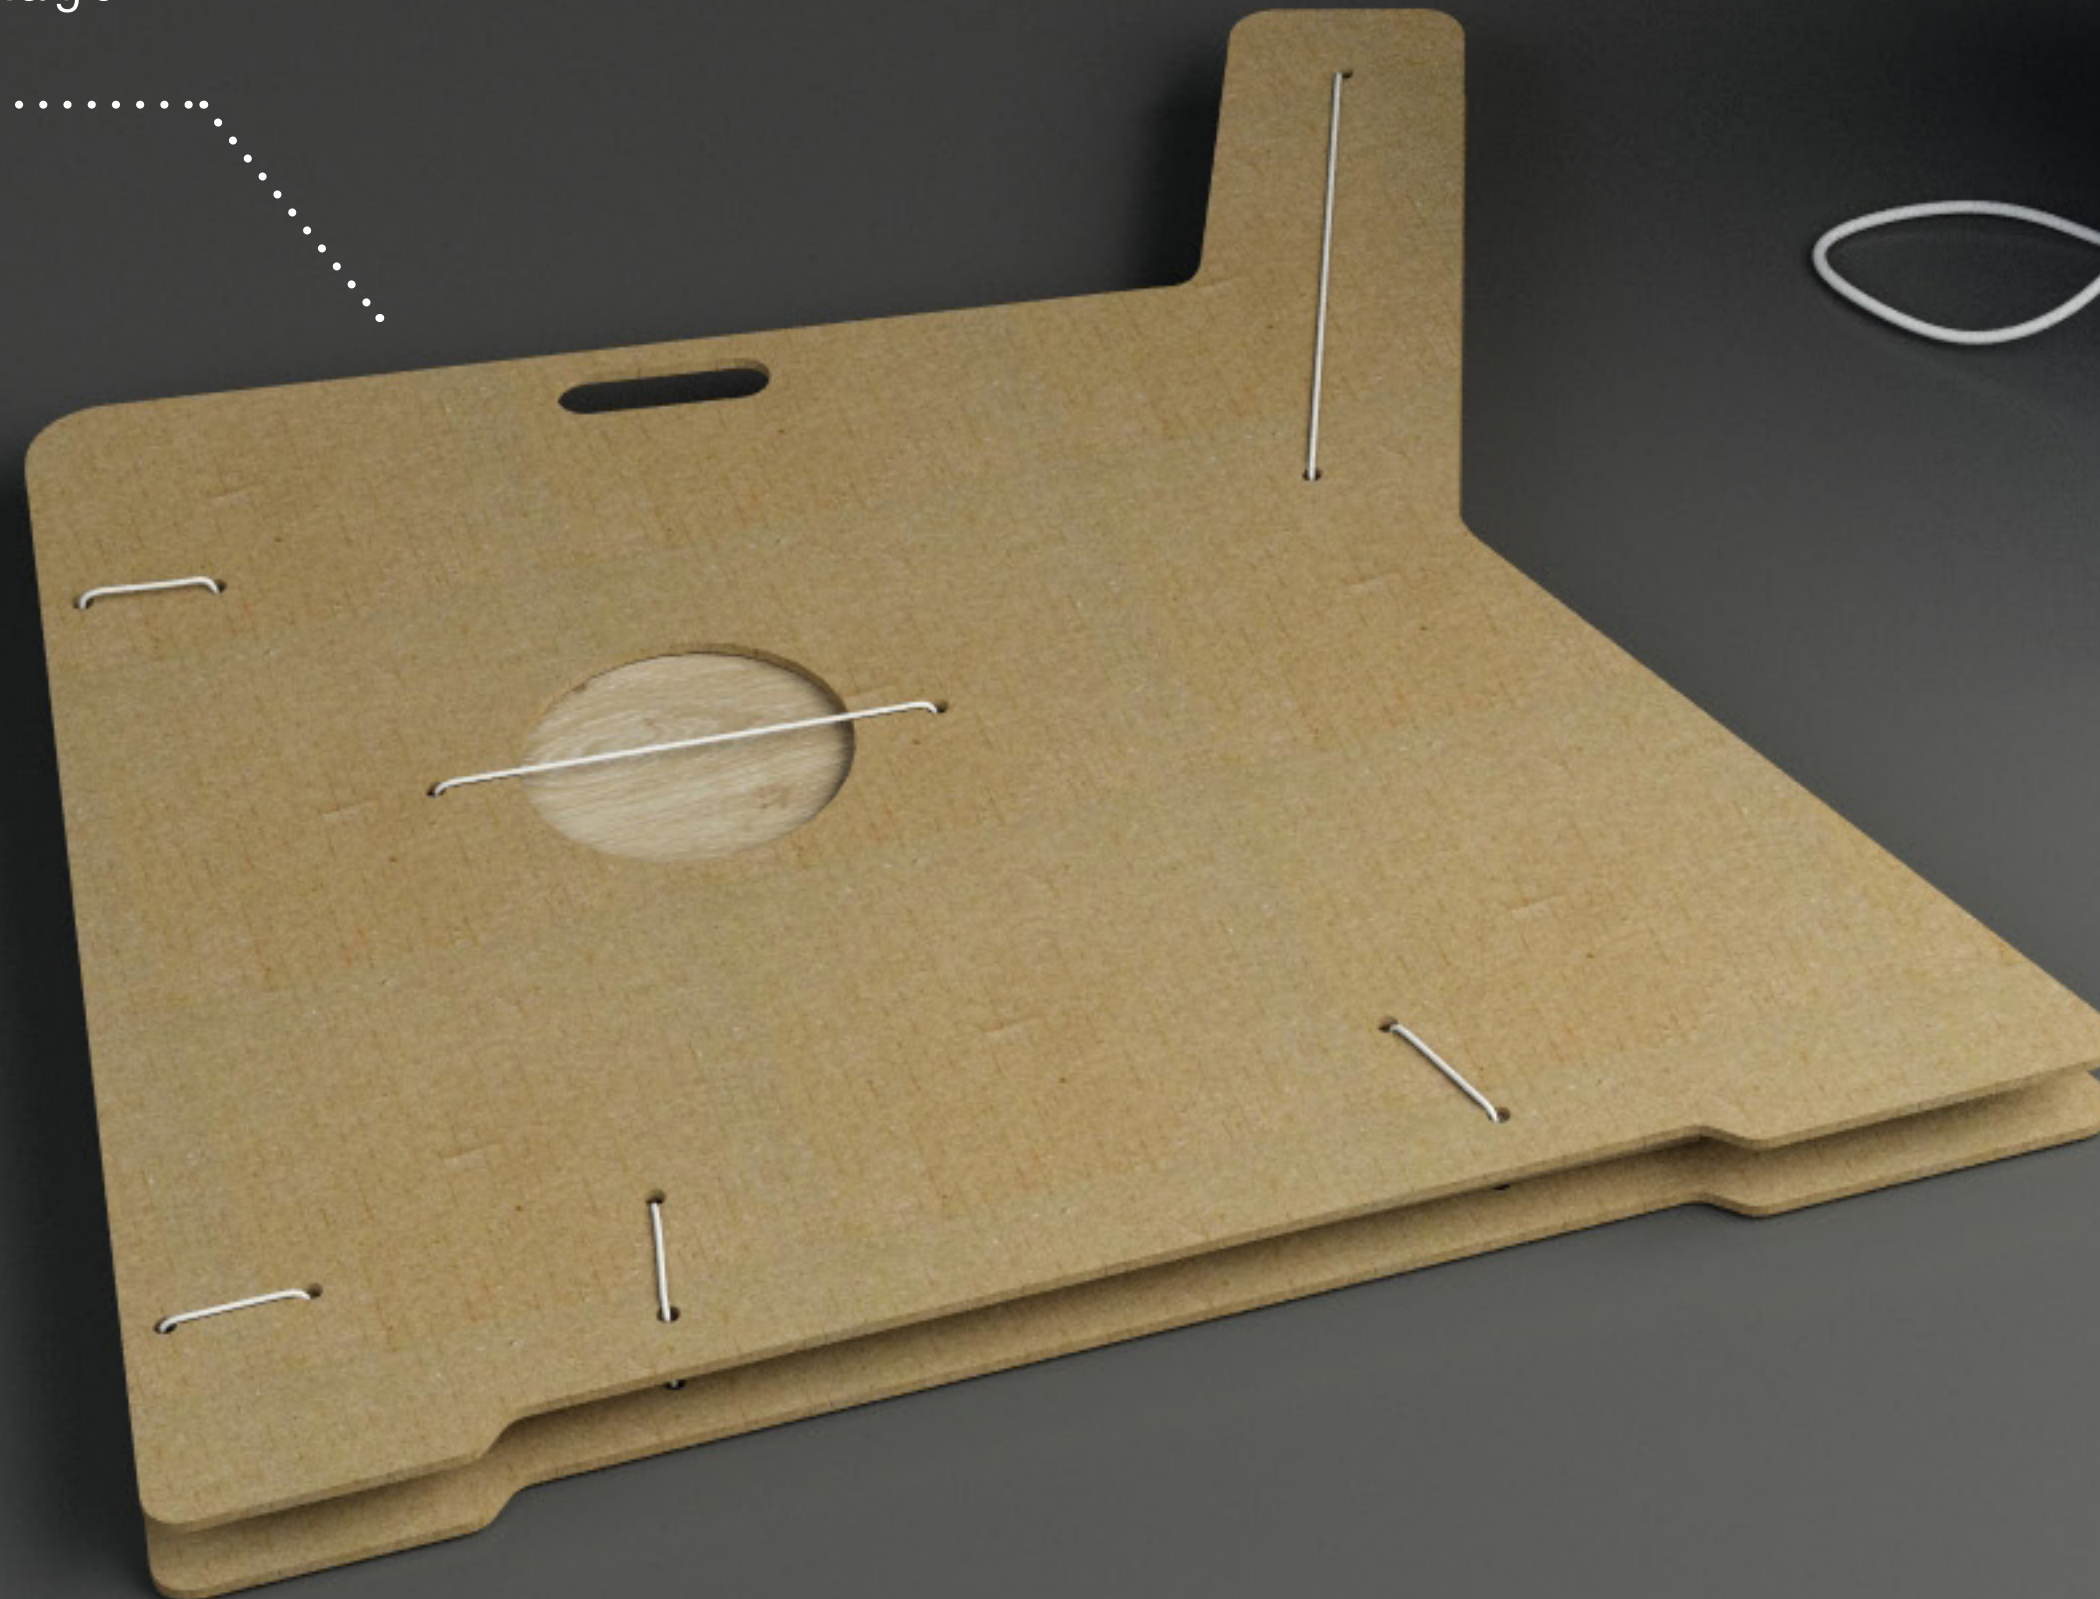

VARHANY
lounge chair

angles

face

profile

back

parts

1. side plates (plywood)
2. support sticks
3. foam upholstery
4. allen screws
5. washers
6. buckle
7. felt gliders

the upholstery is fixed
on the support sticks

the whole construction is
fixed by 8 allen screws

details
of function

color scale

variability

foam mat / camping mat / color /
structural variations / natural leather

plywood / beech wood / walnut wood

*„Varhany lounge chair is
a style and comfortable
furniture for everyone“*

situation
on the college

package

Simple cardboard package copy the silhouette of the chair with 2cm protection zone.

All construction parts are tied together with the package.

The upholstery is packed in the fixed roll.