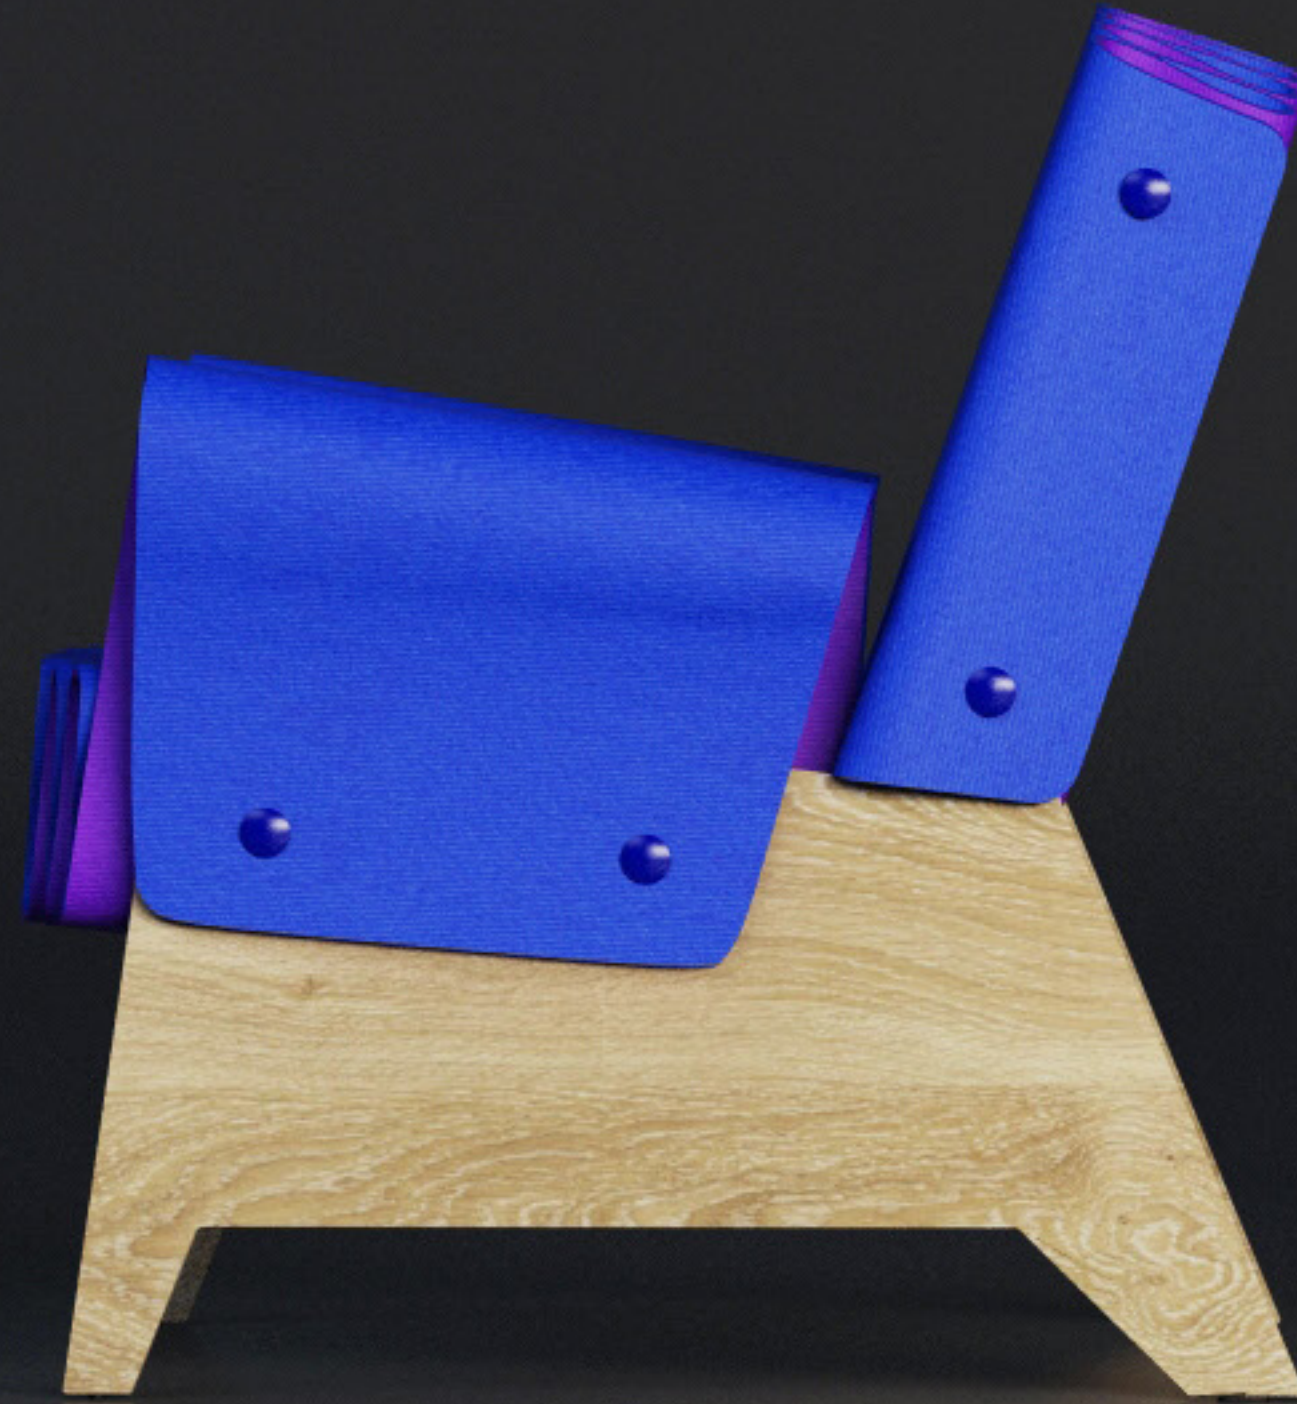

LOUNGE CHAIR DESIGN

| CONCEPT VARHANY | 2015

Varhany is a small compact armchair, designed for young people who want to feel style, but can't invest to an expensive furniture.

Its main advantage is the variability of the upholstery, which can every customer configure as he wish.

The shape is inspired by the music instrument, used in the churches – an organ. As a link to this connection I named my concept „Varhany“.

concept name: *Varhany*
type: *lounge armchair*
segments: *the base / upholstery*
materials: *plywood (beech) / polyethylen foam / assembly accessoires*
date: *20.11.2015*

VARHANY
lounge chair

angles

face

profile

back

parts

1. side plates (plywood)
2. support sticks
3. foam upholstery
4. allen screws
5. washers
6. buckle
7. felt gliders

the upholstery is fixed
on the support sticks

the whole construction is
fixed by 8 allen screws

details
of function

color scale

variability

foam mat / camping mat / color /
structural variations / natural leather

plywood / beech wood / walnut wood

*„Varhany lounge chair is
a style and comfortable
furniture for everyone“*