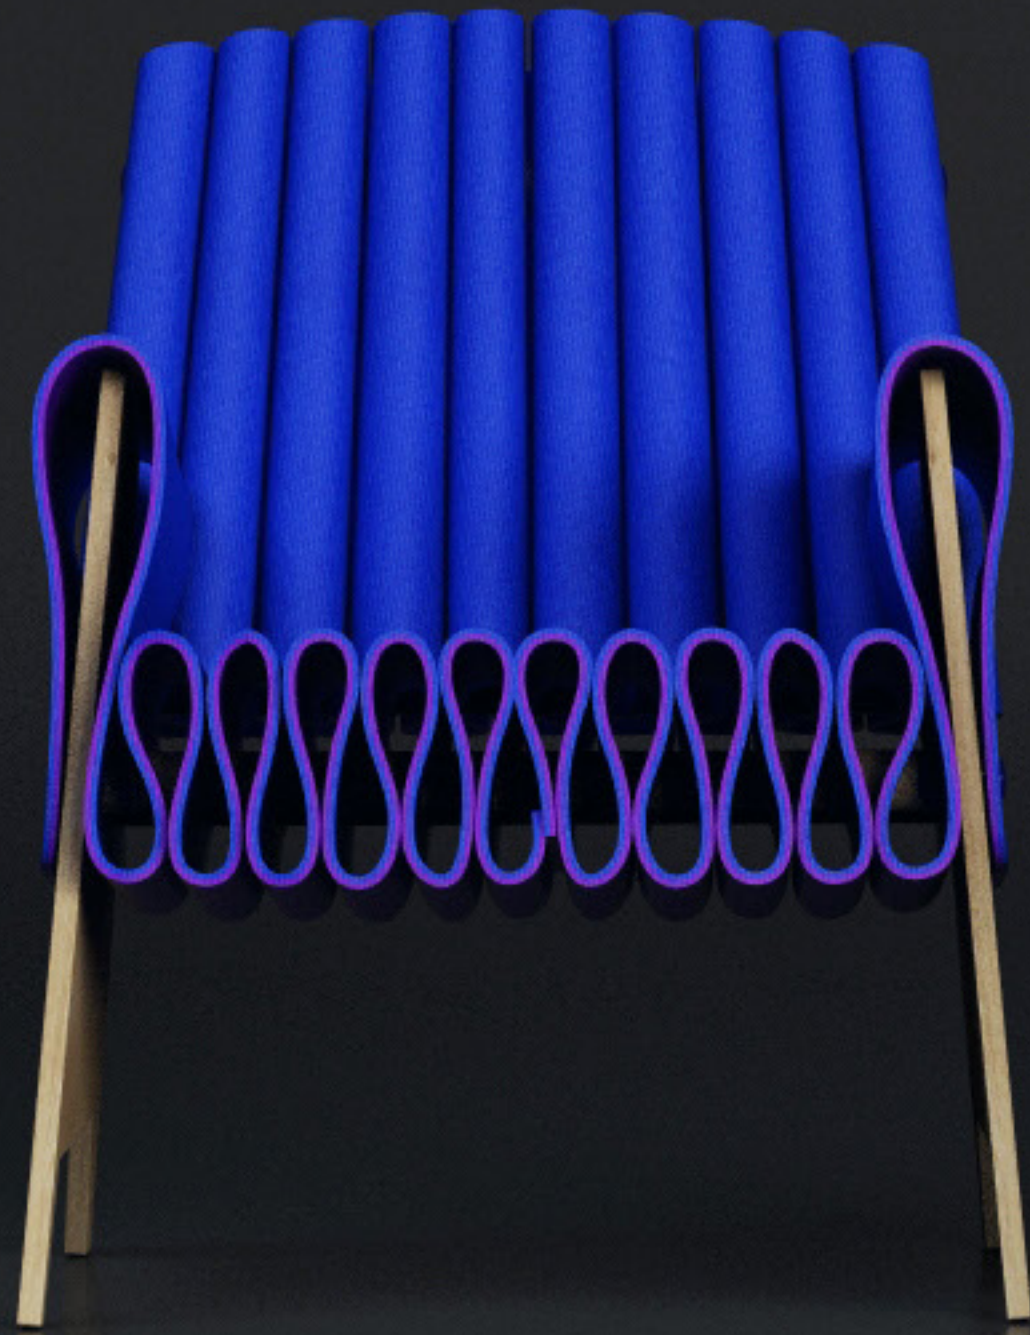

LOUNGE CHAIR DESIGN

| CONCEPT VARHANY | 2015

Varhany is a small compact armchair, designed for young people who want to feel style, but can't invest to an expensive furniture.

Its main advantage is the variability of the upholstery, which can every customer configure as he wish.

The shape is inspired by the music instrument, used in the churches – an organ. As a link to this connection I named my concept „Varhany“.

concept name: *Varhany*
type: *lounge armchair*
segments: *the base / upholstery*
materials: *plywood (beech) / polyethylen foam / assembly accessoires*
date: *20.11.2015*

VARHANY
lounge chair

angles

face

profile

back

parts

1. side plates (plywood)
2. support sticks
3. foam upholstery
4. allen screws
5. washers
6. buckle
7. felt gliders

the upholstery is fixed
on the support sticks

the whole construction is
fixed by 8 allen screws

details
of function

color scale

variability

foam mat / camping mat / color /
structural variations / natural leather

plywood / beech wood / walnut wood

*„Varhany lounge chair is
a style and comfortable
furniture for everyone“*