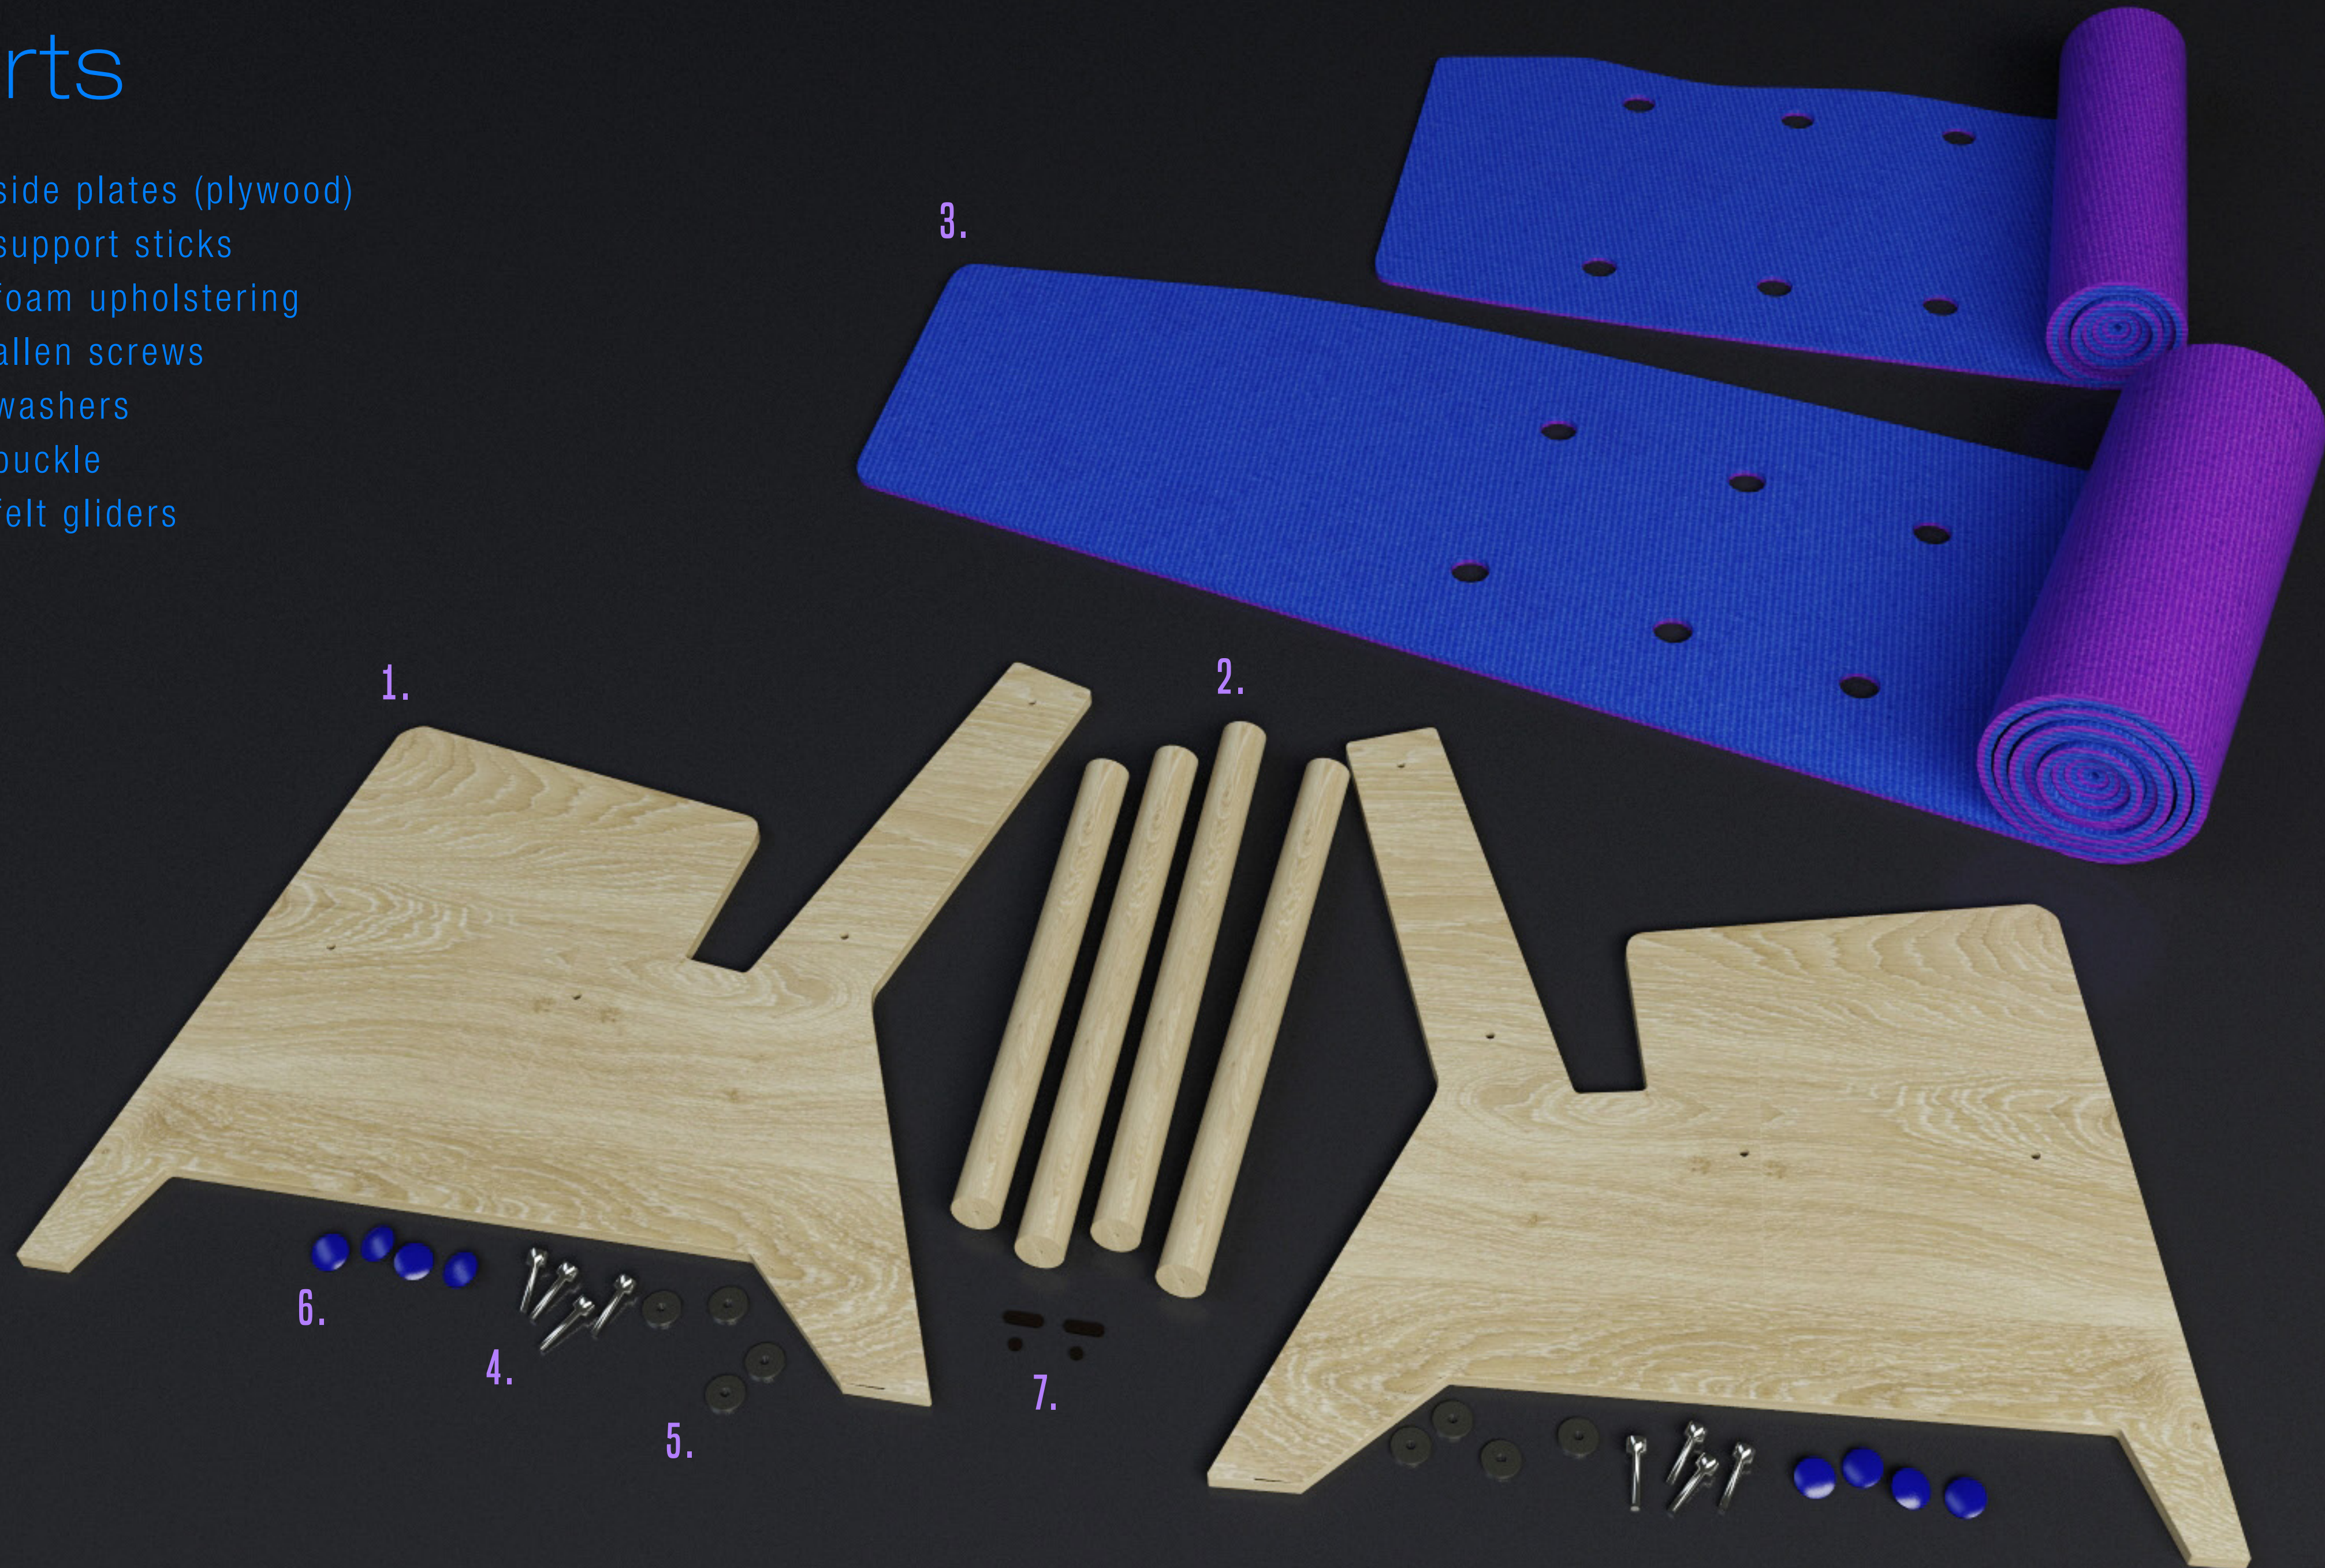

VARHANY
lounge chair

angles

face

profile

back

parts

1. side plates (plywood)
2. support sticks
3. foam upholstery
4. allen screws
5. washers
6. buckle
7. felt gliders

the upholstery is fixed
on the support sticks

the whole construction is
fixed by 8 allen screws

details
of function

color scale

variability

foam mat / camping mat / color /
structural variations / natural leather

plywood / beech wood / walnut wood

*„Varhany lounge chair is
a style and comfortable
furniture for everyone“*

situation
on the college

package

Simple cardboard package copy the silhouette of the chair with 2cm protection zone.

All construction parts are tied together with the package.

The upholstery is packed in the fixed roll.

Varhany series

model C	/	compact, light armchair	/	wood & foam
model D	/	comfortable rocking chair	/	wood & foam
model G	/	outdoor, resistant bench	/	concrete & linoleum

1/3

model C

2/3

model D

3/3

model G