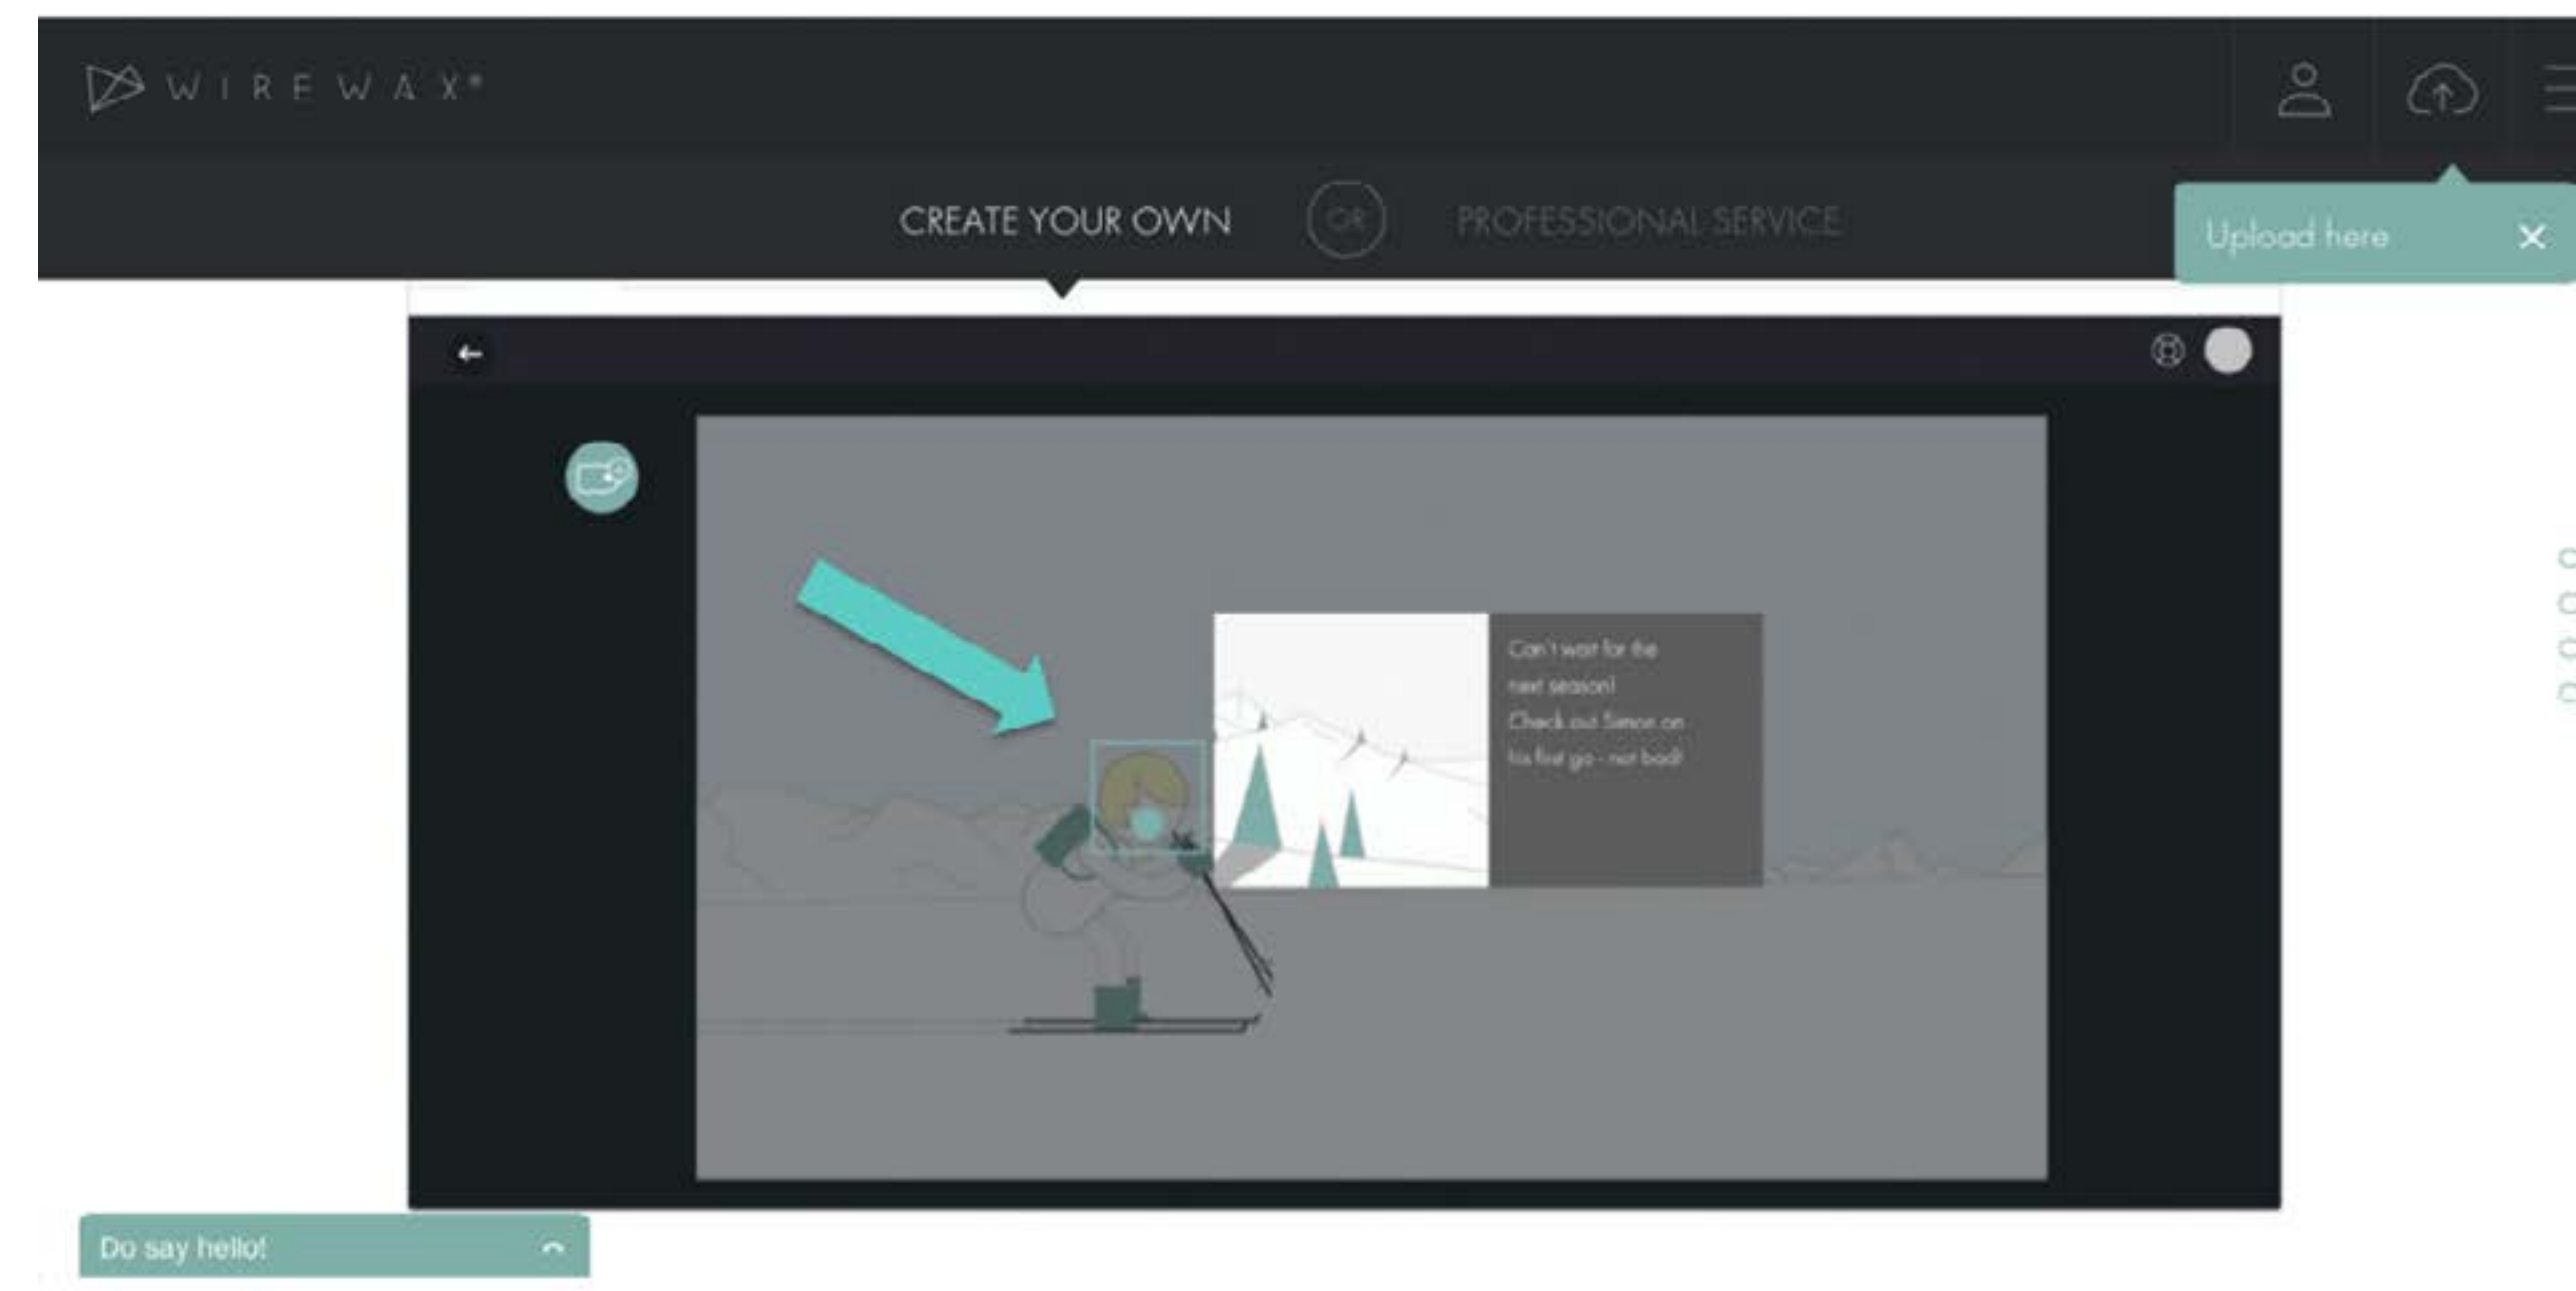

RESEARCH

VIDEO EXAMPLES
SEARCH TOOLS

SEARCH FREE TOOLS

SEARCH FREE USER FRIENDLY TOOLS