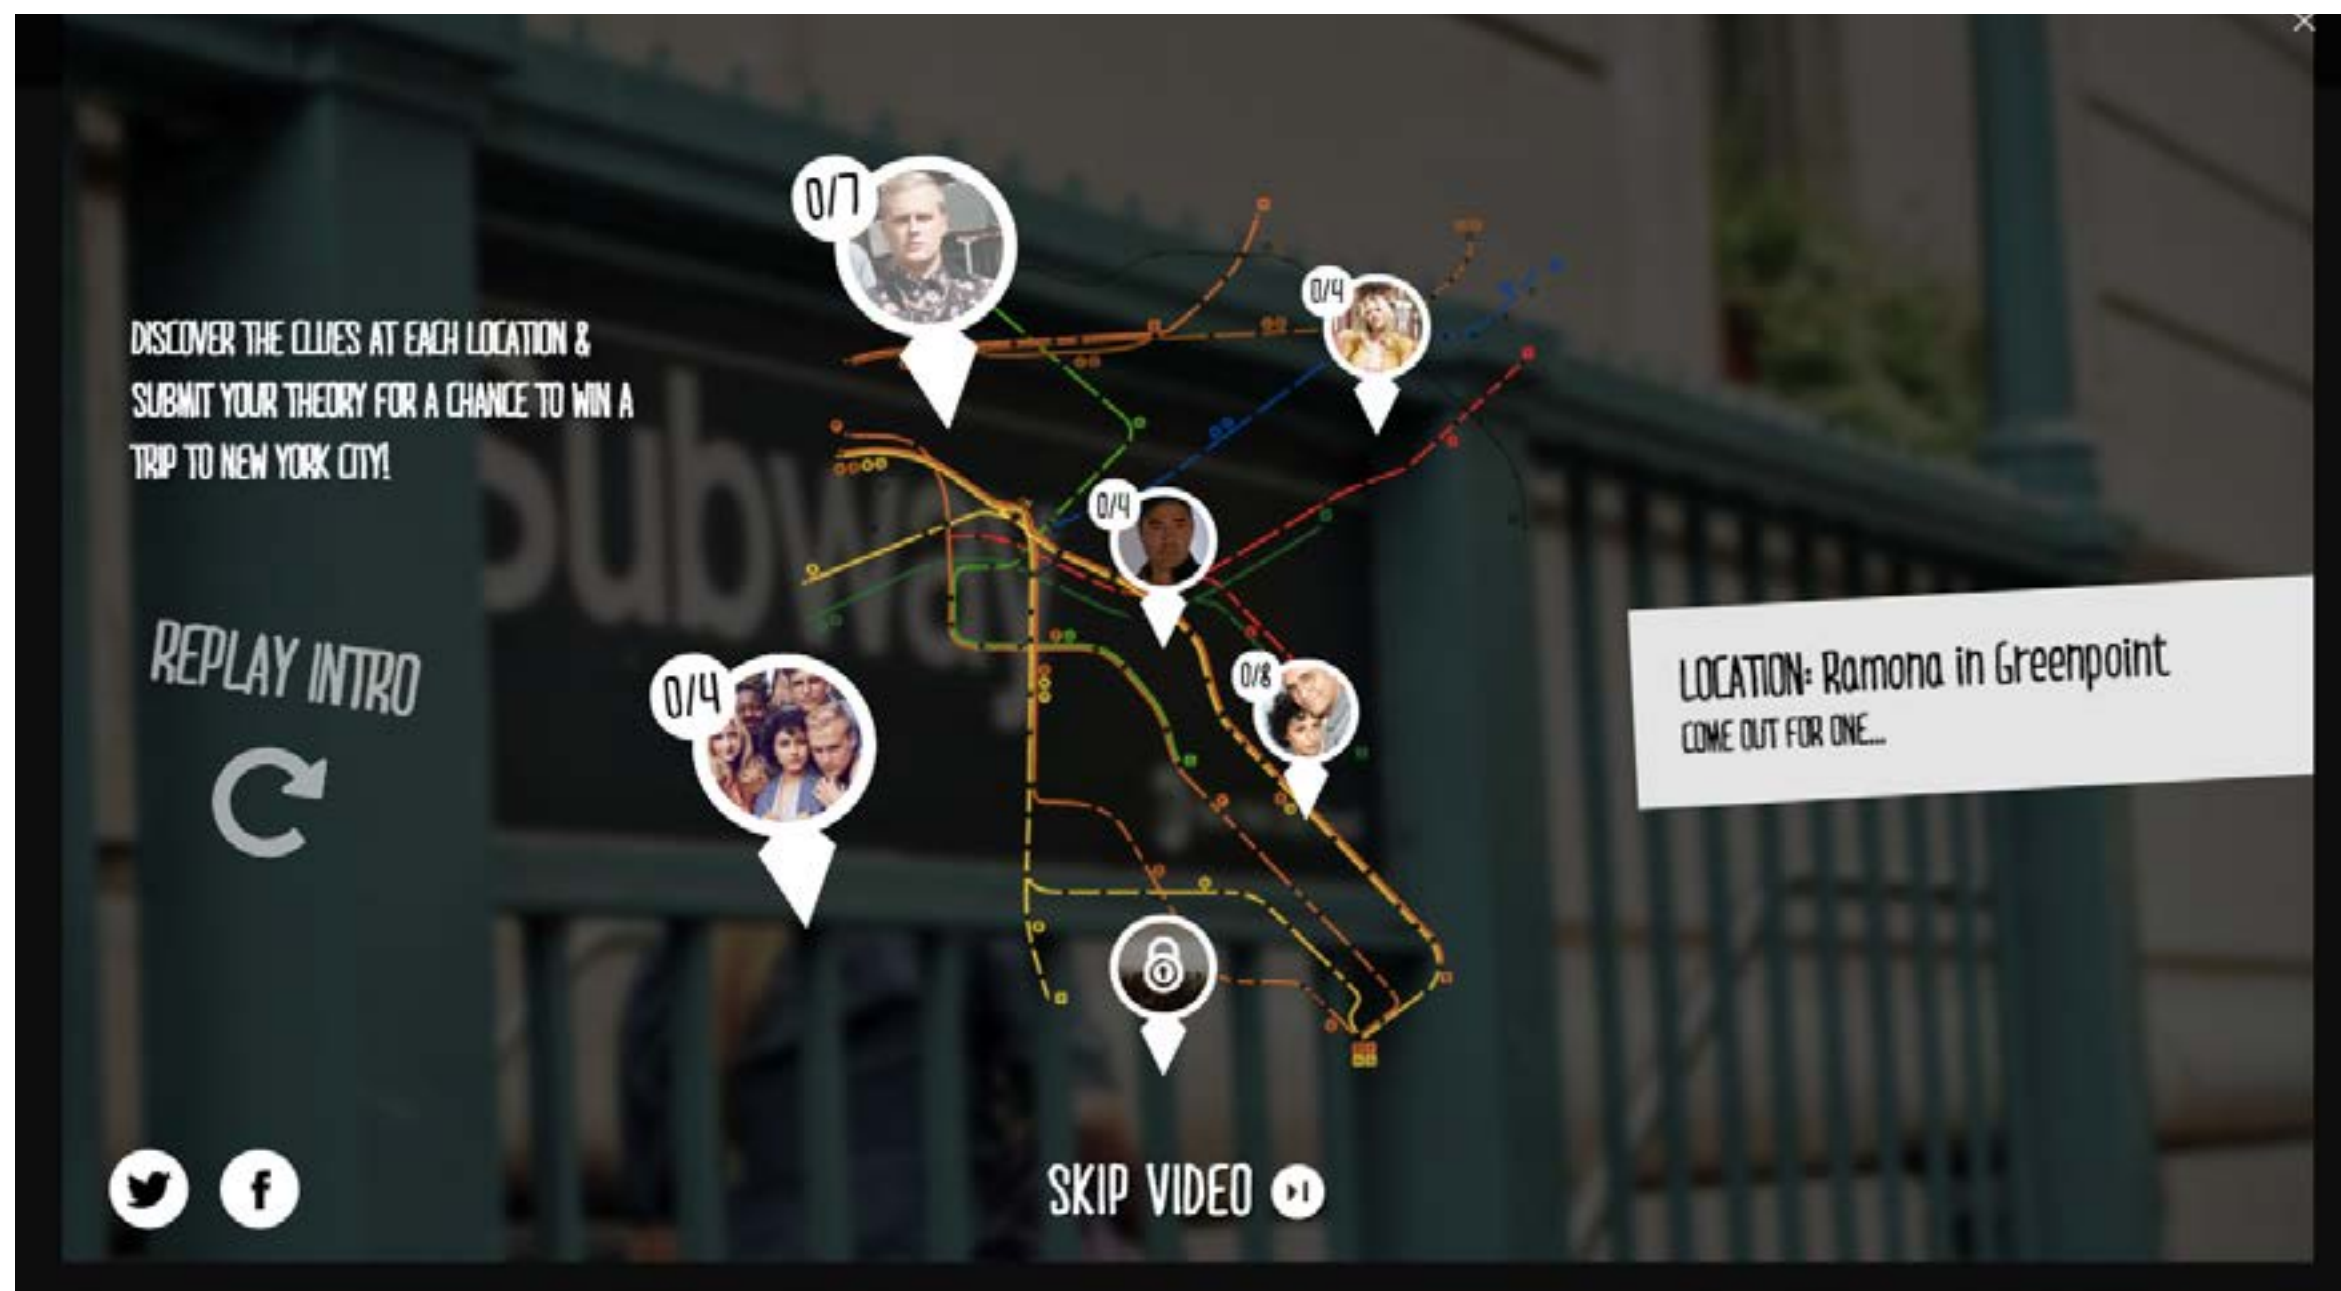

RESEARCH

VIDEO EXAMPLES
SEARCH TOOLS

SEARCH FREE TOOLS

SEARCH FREE USER FRIENDLY TOOLS