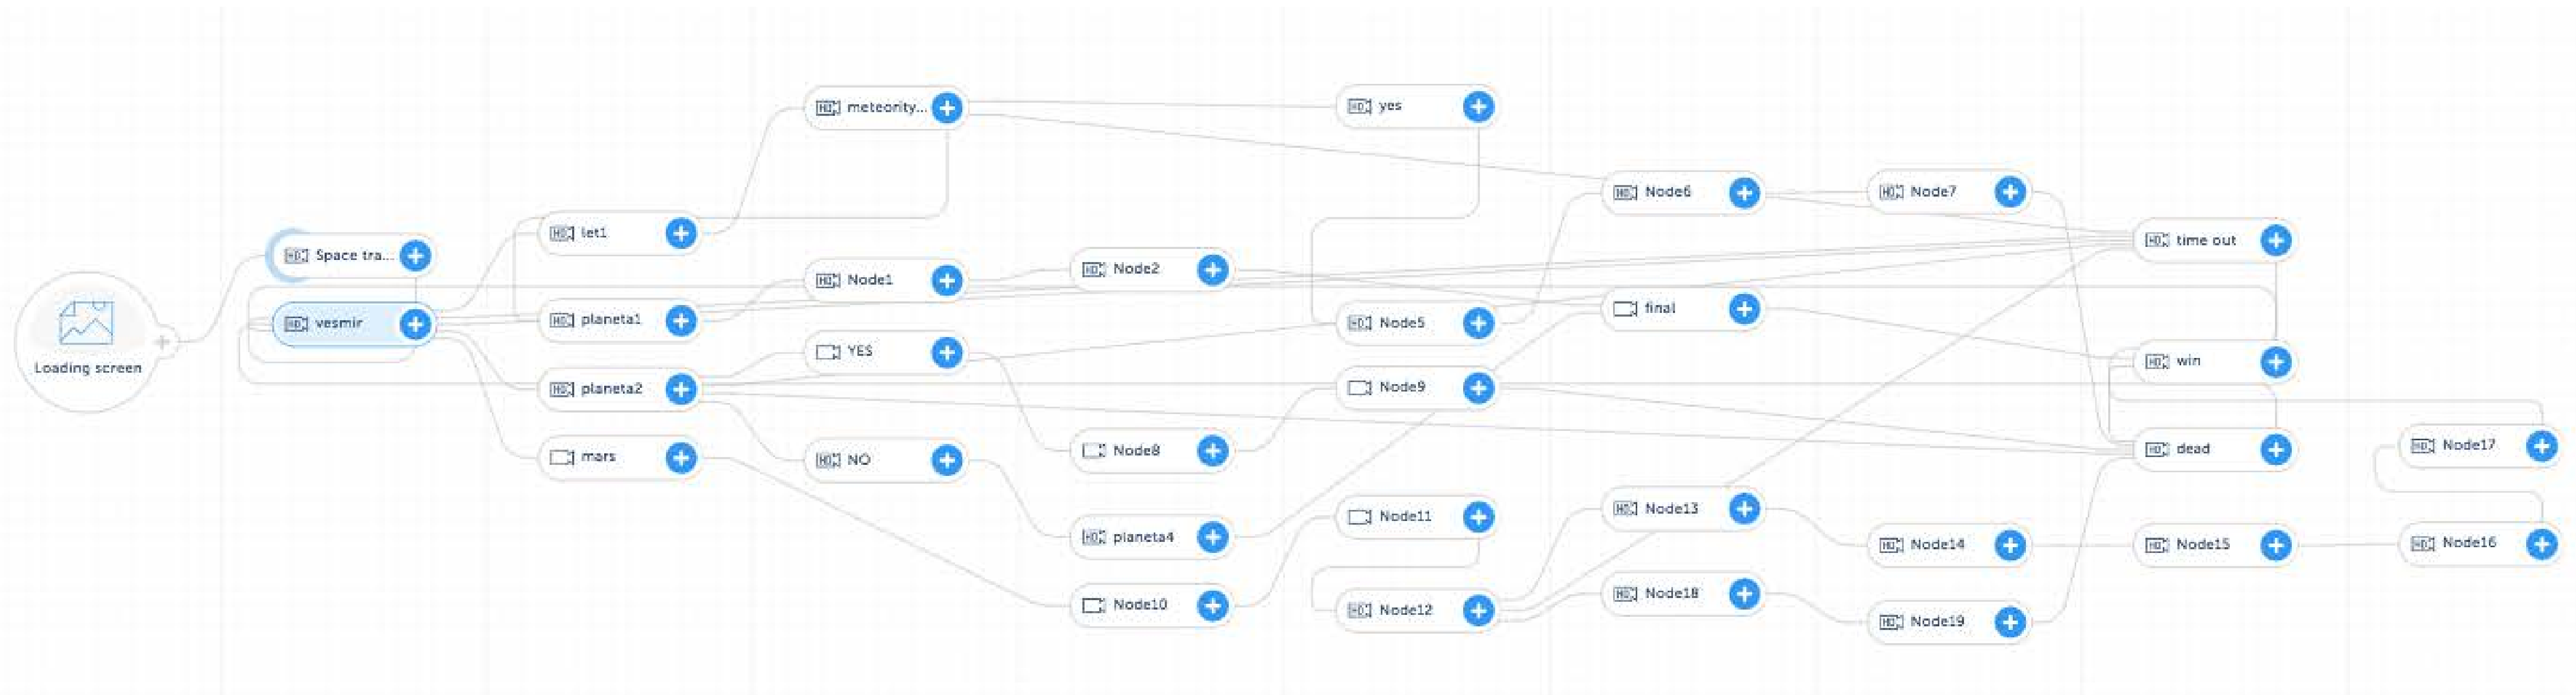

Up Next

Default view

```
graph LR; LoadingScreen((Loading screen)) --> Beginning((Beginning)); Beginning --> ToBe((To Be)); Beginning --> NotToBe((Not To Be)); ToBe --> Node1((Node1)); NotToBe --> Node1; Node1 --> EndScreen((End screen));
```

Design Presets +

Menu Layer +

Background Soundtrack +

# MY ELEMENTS STRUCTURE

# MY STORY STRUCTURE

Four sets of horizontal dotted lines for writing notes, corresponding to the four rows of screenshots on the left.