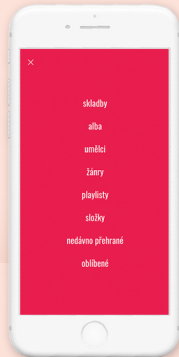

MUSIC PLAYER

SIMPLE APPLICATION FOCUSED ON ANIMATION

PROTOTYPE IN A REAL DEVICE

SKETCH

+

PRINCIPLE

MY FIRST SKETCHES

4 TYPES OF ANIMATIONS

1

HORIZONTAL SCROLL

2

LIST OF SONGS

3

MENU

4

SEARCH