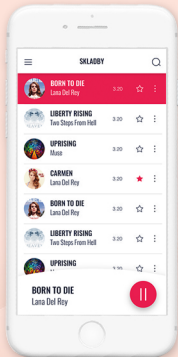

MUSIC PLAYER

SIMPLE APPLICATION FOCUSED ON ANIMATION

PROTOTYPE IN A REAL DEVICE

SKETCH

+

PRINCIPLE

MY FIRST SKETCHES

4 TYPES OF ANIMATIONS

1

HORIZONTAL SCROLL

2

LIST OF SONGS

3

MENU

4

SEARCH