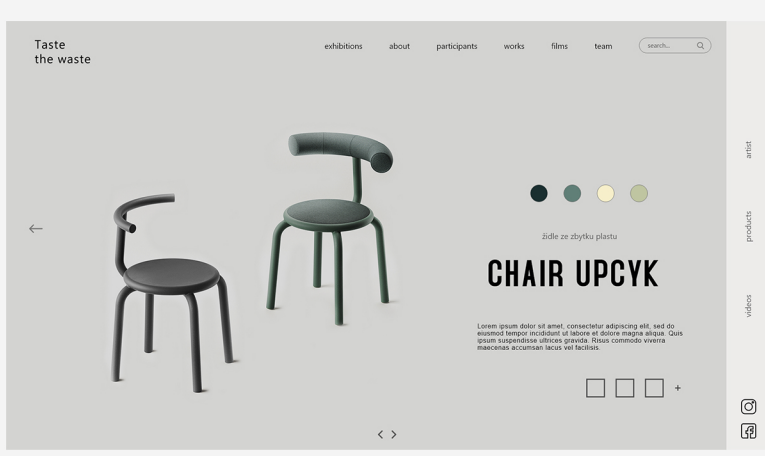

Taste the waste

WEBDESIGN

POSTER

MERCH