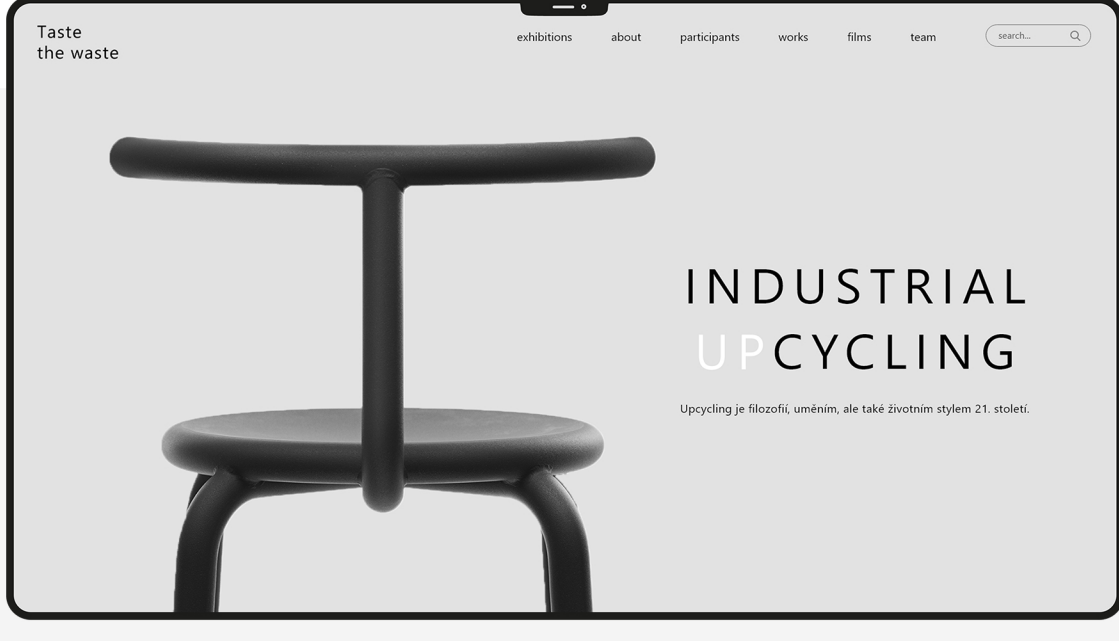

Taste the waste

WEBDESIGN

POSTER

MERCH