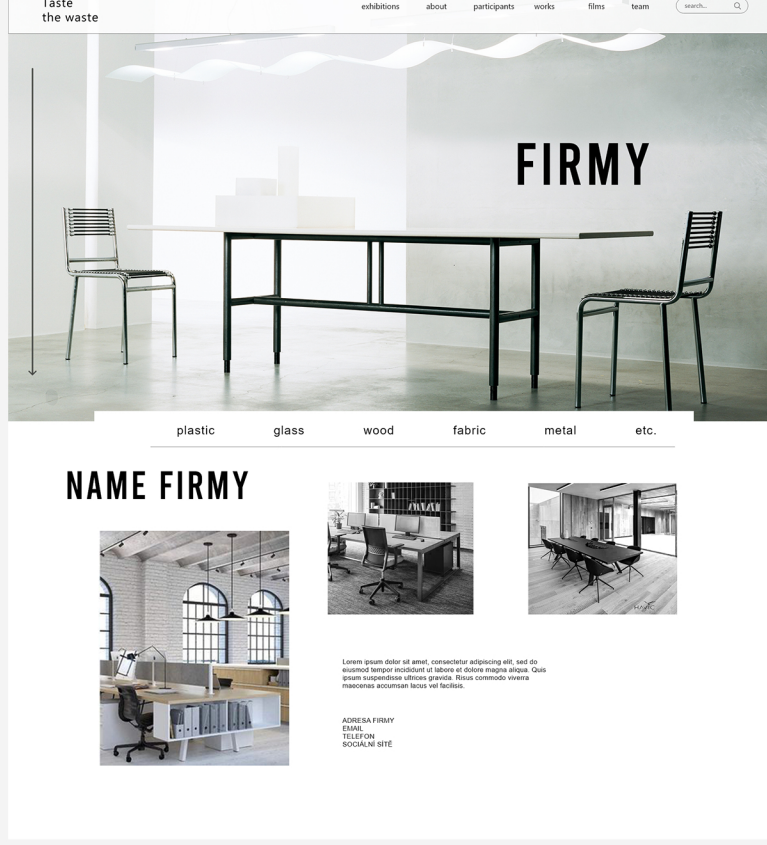

Taste the waste

WEBDESIGN

POSTER

MERCH