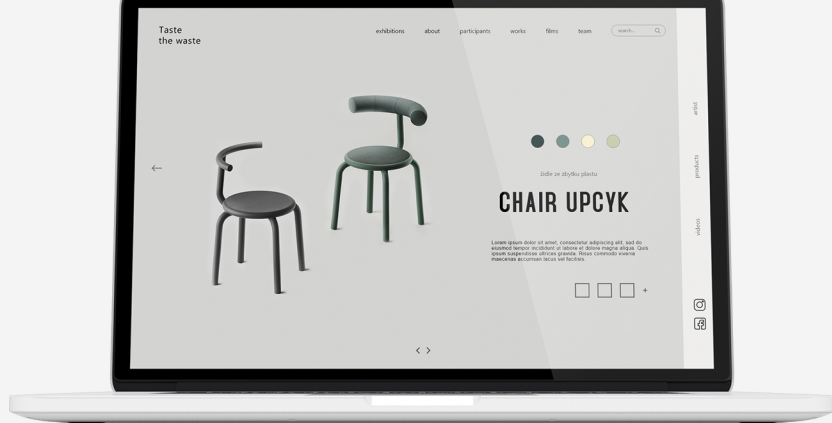

Taste the waste

WEBDESIGN

POSTER

MERCH